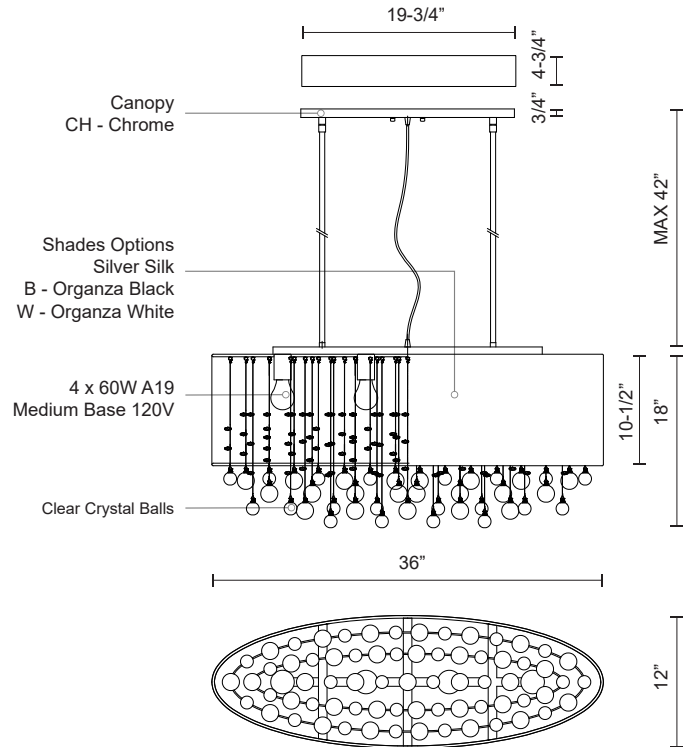

**BEVERLY
42156
PENDANTS**

PROJECT

42156S
Silver

42156B
Black

42156W
White

SPECIFICATION DETAILS

* For custom options, consult factory for details.

Fixture Dimensions	L36" x W12" x H18"
Lamp Type	Incandescent, A19, Medium Base
Bulbs Included	No
Wattage	4 x 60W
Voltage	120V
Crystal Details	Clear Crystal Ball with Bubbles
Shade Details	Textured Silk and Organza Fabric Shade
Adjustable	Yes
Rod Length	42" Max (3x12" + 1x6")
Location	Dry
Warranty	5 Years
Product Adaptor	(2)ADP001CH, Sold Separately
Canopy Dimensions	L19-3/4" x W4-3/4" x H3/4"

DESCRIPTION

Four lamp pendant with drops of clear crystal balls with bubbles inside, three colors available: textured silver silk shade, white or black organza fabric shade.

COMMENT

KUZCO

19054 28TH AVENUE
SURREY - BC V3Z 6M3
CANADA