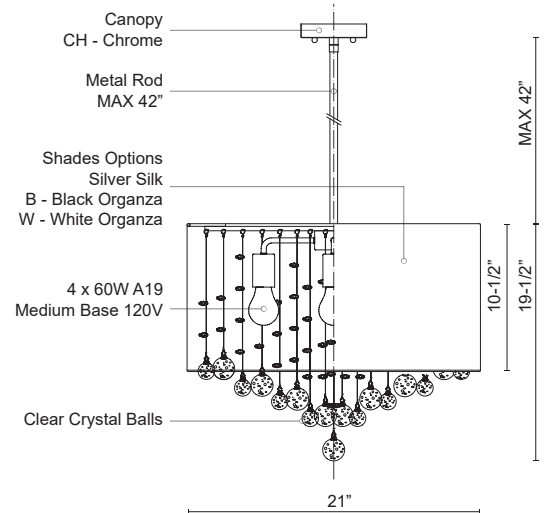

**BEVERLY
42154
PENDANTS**

PROJECT

42154S
Silver

42154B
Black

42154W
White

SPECIFICATION DETAILS

* For custom options, consult factory for details.

Fixture Dimensions	D21" x H19-1/2"
Lamp Type	Incandescent, A19, Medium Base
Bulbs Included	No
Wattage	4 x 60W
Voltage	120V
Crystal Details	Clear Crystal Ball with Bubbles
Shade Details	Textured Silk and Organza Fabric Shade
Adjustable	Yes
Rod Length	42" Max (3x12" + 1x6")
Location	Dry
Warranty	5 Years
Product Adaptor	ADP001CH, Sold Separately
Canopy Dimensions	D4-5/8" x H7/8"

DESCRIPTION

Four lamp pendant with drops of clear crystal balls with bubbles inside, three colors available: textured silver silk shade, white or black organza fabric shade.

COMMENT

KUZCO

19054 28TH AVENUE
SURREY - BC V3Z 6M3
CANADA