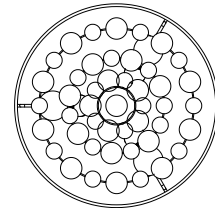

**BEVERLY  
42153  
PENDANTS**

PROJECT

42153S  
Silver

42153B  
Black

42153W  
White

**SPECIFICATION DETAILS**

\* For custom options, consult factory for details.

<b>Fixture Dimensions</b>	D15" x H19-1/2"
<b>Lamp Type</b>	Incandescent, A19, Medium Base
<b>Bulbs Included</b>	No
<b>Wattage</b>	3 x 60W
<b>Voltage</b>	120V
<b>Crystal Details</b>	Clear Crystal Ball with Bubbles
<b>Shade Details</b>	Textured Silk and Organza Fabric Shade
<b>Adjustable</b>	Yes
<b>Rod Length</b>	42" Max (3x12" + 1x6")
<b>Location</b>	Dry
<b>Warranty</b>	5 Years
<b>Product Adaptor</b>	ADP001CH, Sold Separately
<b>Canopy Dimensions</b>	D4-5/8" x H7/8"

**DESCRIPTION**

Three lamp pendant with drops of clear crystal balls with bubbles inside, three colors available: textured silver silk shade, white or black organza fabric shade.

COMMENT

**KUZCO**

19054 28TH AVENUE  
SURREY - BC V3Z 6M3  
CANADA