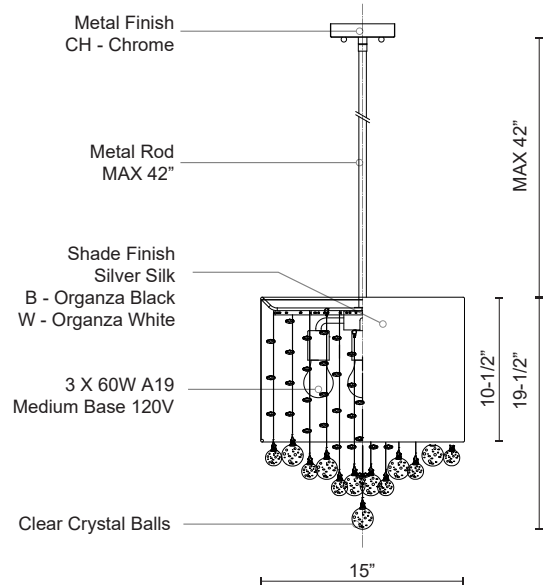

**BEVERLY  
42153  
PENDANTS**

PROJECT

42153S  
Silver

42153B  
Black

42153W  
White

**SPECIFICATION DETAILS**

\* For custom options, consult factory for details.

<b>Fixture Dimensions</b>	D15" x H19-1/2"
<b>Lamp Type</b>	Incandescent, A19, Medium Base
<b>Bulbs Included</b>	No
<b>Wattage</b>	3 x 60W
<b>Voltage</b>	120V
<b>Crystal Details</b>	Clear Crystal Ball with Bubbles
<b>Shade Details</b>	Textured Silk and Organza Fabric Shade
<b>Adjustable</b>	Yes
<b>Rod Length</b>	42" Max (3x12" + 1x6")
<b>Location</b>	Dry
<b>Warranty</b>	5 Years
<b>Product Adaptor</b>	ADP001CH, Sold Separately
<b>Canopy Dimensions</b>	D4-5/8" x H7/8"

**DESCRIPTION**

Three lamp pendant with drops of clear crystal balls with bubbles inside, three colors available: textured silver silk shade, white or black organza fabric shade.

COMMENT

**KUZCO**

19054 28TH AVENUE  
SURREY - BC V3Z 6M3  
CANADA