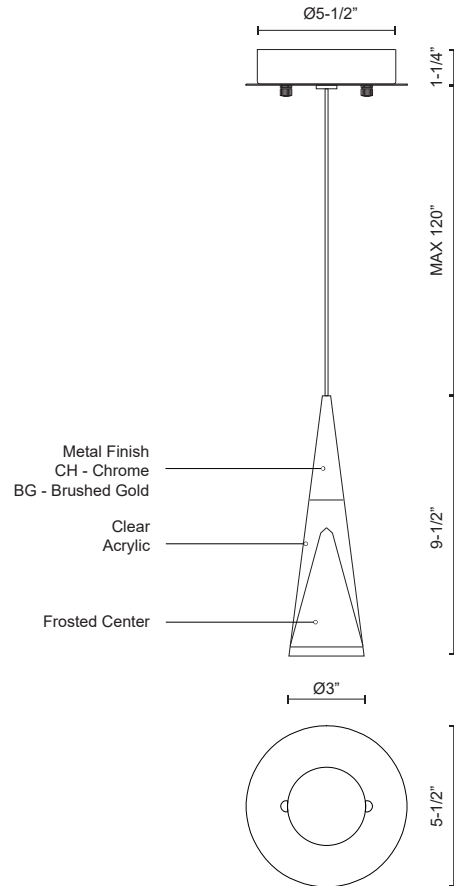

MALABAR 402401-LED

PENDANTS

PROJECT

DESCRIPTION

Single LED lamp pendant, unique conical shape with chrome tip, clear with internal frosted designed acrylic and chrome trimmed diffuser with frosted center. Chrome canopy and metal details. Equipped with our powerful 120V AC LED technology. Available in a variety of multi-pendant options see series for family details.

SPECIFICATION DETAILS

Fixture Dimensions	D3" x H9-1/2"
Light Source	AC LED Module
Wattage	6W
Total Lumens	400lm
Delivered Lumens	CH-200lm
Voltage	120V
Color Temperature	3000K
CRI (Ra)	90CRI
Optional Color Temps	2700K - 5000K Available, Minimum Order Quantities Apply
LED Rated Life	50,000 hours
Dimming	100% - 10%, ELV Dimmer (Not Included)
Diffuser Details	Acrylic with Frosted Interior
Adjustable	Yes
Wire Length	120" Max
Wire Type	Clear SSL Wire
Minimum Hang Height	14"
Sloped Ceiling Adaptable	Yes
Location	Dry
CEC Title 24 JA8	Yes, JA8-2022
Canopy Dimensions	D5-1/2" x H1-1/4"
Paint Finish	BG01; CH01;

* For custom options, consult factory for details.

* For warranty information, please visit www.kuzcolighting.com/warranty

KUZCO

CANADA: 19054 28TH AVENUE - SURREY, BC V3Z 6M3

USA: 3035 E. LONE MOUNTAIN ROAD - LAS VEGAS, NV 89081

WWW.KUZCOLIGHTING.COM

© 2010 KUZCO LIGHTING. ALL RIGHTS RESERVED.

COMMENT