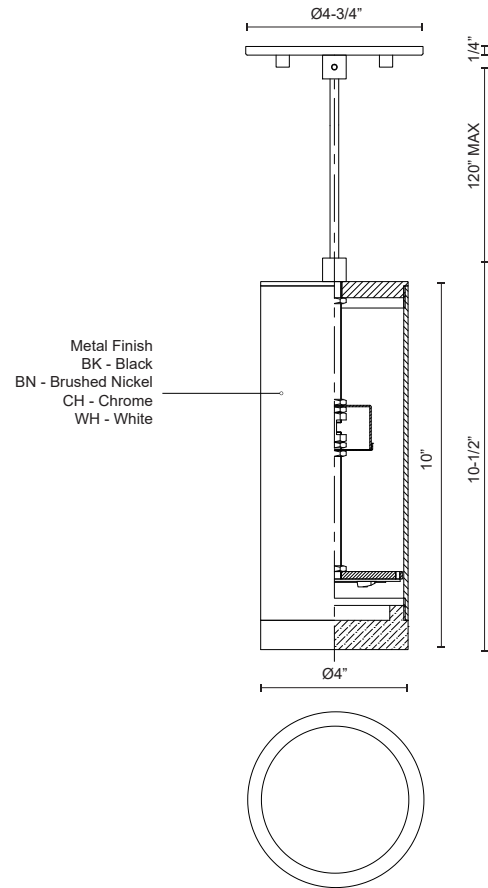

CAMEO 401432-LED

PENDANTS

PROJECT

401432BN-LED
Brushed Nickel

401432BK-LED
Black

401432CH-LED
Chrome

401432WH-LED
White

SPECIFICATION DETAILS

Fixture Dimensions	D4" x H10"
Light Source	AC LED Module
Wattage	11W
Total Lumens	800lm
Delivered Lumens	CH-520lm
Voltage	120V
Color Temperature	3000K
CRI (Ra)	90CRI
Optional Color Temps	2700K - 5000K Available, Minimum Order Quantities Apply
LED Rated Life	50,000 hours
Dimming	100% - 10%, ELV Dimmer (Not Included)
Diffuser Details	Frosted acrylic diffuser
Adjustable	Yes
Wire Length	120" Max
Wire Type	Clear SVT Cord
Sloped Ceiling Adaptable	Yes
Location	Dry
CEC Title 24 JA8	Yes, JA8-2022
Canopy Dimensions	D4-3/4" x H1/4"

* For custom options, consult factory for details.

* For warranty information, please visit www.kuzcolighting.com/warranty

DESCRIPTION

Single LED cylinder shaped pendant with clear crystal disc. Equipped with our powerful 120V AC LED technology, with metal details in white, black, brushed nickel or chrome finish. Round canopy matches the selected finish.