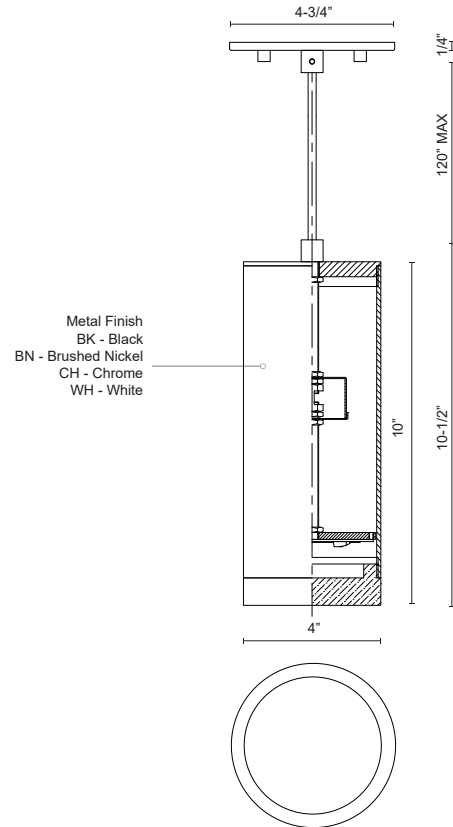

CAMEO
401432-LED
 PENDANTS

PROJECT

401432BK-LED
Black

401432WH-LED
White

401432CH-LED
Chrome

401432BN-LED
Brushed Nickel

SPECIFICATION DETAILS

* For custom options, consult factory for details.

Fixture Dimensions	D4" x H10"
Light Source	LED
Wattage	13W
Total Lumens	800lm
Delivered Lumens	CH-520lm
Voltage	120V
Color Temperature	3000K
CRI (Ra)	>90
Optional Color Temps	2700K - 5000K Available, Minimum Order Quantities Apply
LED Rated Life	50,000 hours
Dimming	100% - 10%, ELV Dimmer (Not Included)
Diffuser Details	Frosted acrylic diffuser
Adjustable	Yes
Wire Length	120" Max
Wire Type	Clear SVT Cord
Location	Dry
Warranty	5 Years
Canopy Dimensions	D4-3/4" x H1/4"

DESCRIPTION

Single LED cylinder shaped pendant with clear crystal disc. Equipped with our powerful 120V AC LED technology, with metal details in white, black, brushed nickel or chrome finish. Round canopy matches the selected finish.