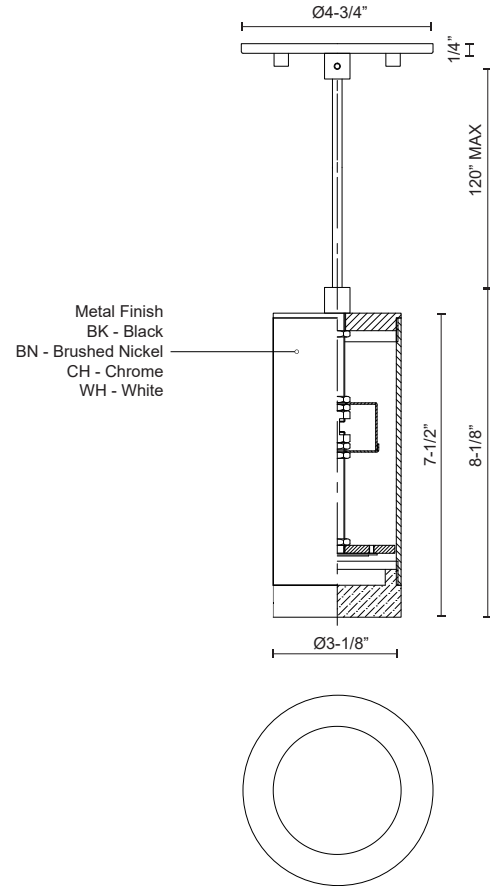

Fixture Dimensions	D3-1/8" x H7-1/2"
Light Source	AC LED Module
Wattage	9W
Total Lumens	600lm
Delivered Lumens	CH-388lm
Voltage	120V
Color Temperature	3000K
CRI (Ra)	90CRI
Optional Color Temps	2700K - 5000K Available, Minimum Order Quantities Apply
LED Rated Life	50,000 hours
Dimming	100% - 10%, ELV Dimmer (Not Included)
Diffuser Details	Frosted acrylic diffuser
Adjustable	Yes
Wire Length	120" Max
Wire Type	Clear SVT Cord
Sloped Ceiling Adaptable	Yes
Location	Dry
CEC Title 24 JA8	Yes, JA8-2022
Canopy Dimensions	D4-3/4" x H1/4"

* For custom options, consult factory for details.

* For warranty information, please visit www.kuzcolighting.com/warranty

DESCRIPTION

Single LED cylinder shaped pendant with clear crystal disc. Equipped with our powerful 120V AC LED technology, with metal details in white, black, brushed nickel or chrome finish. Round canopy matches the selected finish.