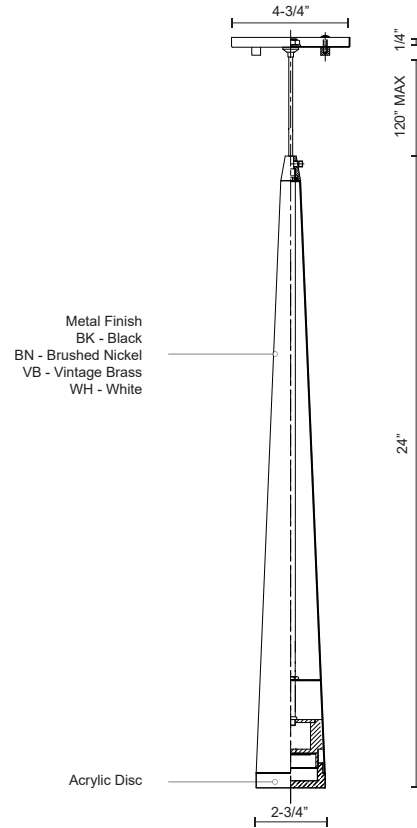

MINA
401215-LED
 PENDANTS

PROJECT

401215BN-LED
Brushed Nickel

401215BK-LED
Black

401215VB-LED
Vintage Brass

401215WH-LED
White

SPECIFICATION DETAILS

* For custom options, consult factory for details.

Fixture Dimensions	D2-3/4" x H24"
Light Source	AC LED Module
Wattage	10W
Total Lumens	600lm
Delivered Lumens	368lm
Voltage	120V
Color Temperature	3000K
CRI (Ra)	90CRI
Optional Color Temps	2700K - 5000K Available, Minimum Order Quantities Apply
LED Rated Life	50,000 hours
Dimming	100% - 10%, ELV Dimmer (Not Included)
Diffuser Details	Acrylic diffuser
Adjustable	Yes
Wire Length	120" Max
Wire Type	Clear SSL Wire
Location	Dry
Warranty	5 Years
Canopy Dimensions	D4-3/4" x H1/4"

DESCRIPTION

Single LED pendant, sleek conical shape with clear acrylic diffuser. Round canopy matches the selected finish. Equipped with our powerful 120V AC LED technology, available in three different sizes 12", 24" and 36"