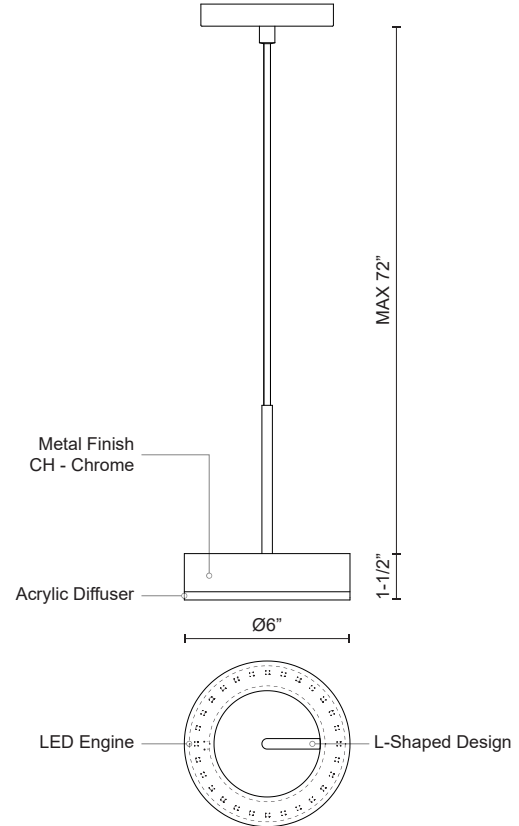

SHONA
401151CH-LED
 PENDANTS

PROJECT

DESCRIPTION

Single lamp LED pendant with unique round metal shade. Equipped with our powerful 120V AC LED technology. Metal details in chrome finish.

SPECIFICATION DETAILS

* For custom options, consult factory for details.

Fixture Dimensions	D6" x H1-1/2"
Light Source	LED
Wattage	19W
Total Lumens	1500lm
Delivered Lumens	CH-756lm
Voltage	120V
Color Temperature	3000K
CRI (Ra)	>90
Optional Color Temps	2700K - 5000K Available, Minimum Order Quantities Apply
LED Rated Life	50,000 hours
Dimming	100% - 10%, ELV Dimmer (Not Included)
Diffuser Details	White Acrylic Diffuser
Adjustable	Yes
Wire Length	72" Max
Wire Type	Clear SSL Wire
Location	Dry
Warranty	5 Years
Canopy Dimensions	D4-3/4" x H3/8"