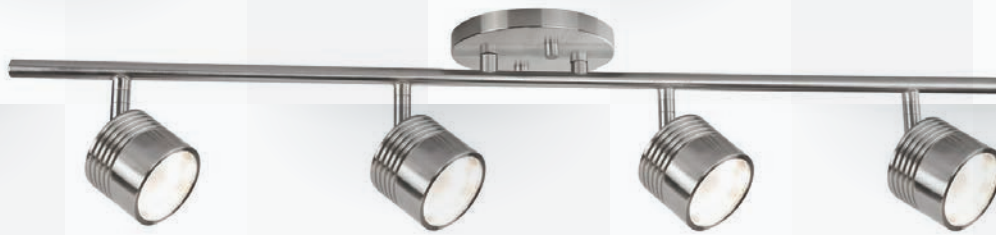

MESA

EW71205

Available in: Black / Grey
In 3 sizes: 5.75" / 8.75" / 10.75"

EW71205-GY

View the new 2018 collection on our website now and for more interior inspiration follow us on Instagram.

www.kuzcolighting.com

[/kuzcolighting](https://www.instagram.com/kuzcolighting)

KUZCO

HEADS UP!

KUZCO

The 15-watt, fully dimmable LYRA fixture has four die-cast aluminum heads with frosted glass diffusers. Each head rotates horizontally 360° and pivots vertically 90°, allowing the lights to be directed at any angle. It can be ordered in either a Brushed Nickel (shown) or Deep Bronze finish and is equipped with 120V AC LED technology. The track can be specified in 1-, 2-, 3-, and 4-head models.
www.kuzcolighting.com

HUBBARDTON FORGE

The LINK low-voltage mini pendant is compatible with single or multi-port canopies as well as linear track and rail systems (rail/track not included). The rail/track pendants are shipped with a male universal coaxial connector #901745.

AFX

The District dimmable LED fixed rail boasts a unique glass-in-glass diffuser pattern on each track head in white and clear glass; the canopy, body, and rail are finished in Satin Nickel. The heads swivel to direct light where needed. The District rail can be either ceiling- or wall-mounted and is both ENERGY STAR- and Title 24-compliant. The LEDs deliver 1,600 lumens in 3000K (CCT) at 90 CRI.
www.afx.com