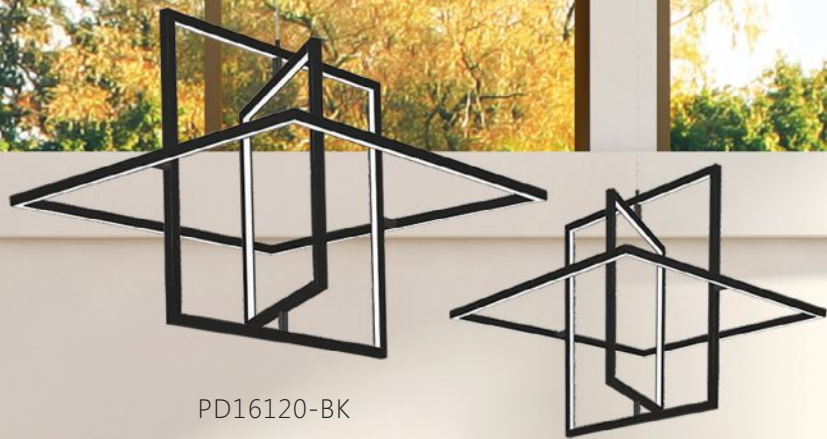

INTRODUCING

New Finishes:
Black / White

MONDRIAN

PD16120

Representative of its namesake, the Mondrian series is composed from numerous rectilinear frames of light. The illuminated borders surrounding an open central void create an illusion of levitation. The airy design and negative space allow the fixture to visually blend into the environment. High-quality finish and simple forms coalesce in the elegant new product.

Available in 2 sizes and 4 finishes:
Black, White, Soft Gold
and Brushed Nickel.

PD16120-BK

View the new 2018 collection on our website now and for more interior inspiration follow us on Instagram.

www.kuzcolighting.com