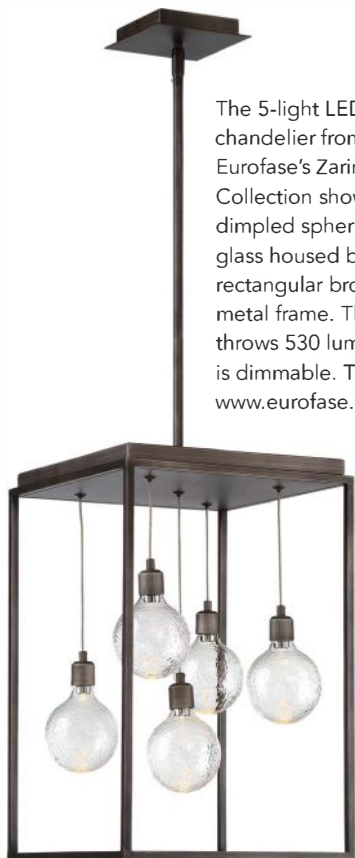

The 5-light LED chandelier from Eurofase's Zarina Collection showcases dimpled spherical glass housed by a rectangular bronze metal frame. The fixture throws 530 lumens and is dimmable. TM 4002. www.eurofase.com