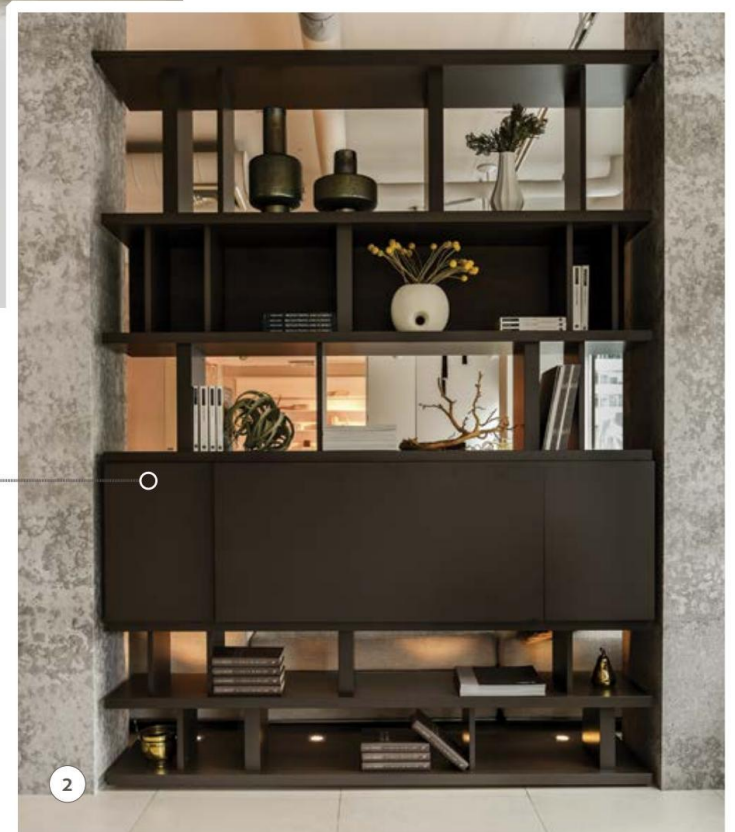

### READY TO WORK

Find your fit with custom sizes and a wide variety of matte lacquer, high-gloss lacquer, and wood veneer finishes. Available through [www.resourcefurniture.com](http://www.resourcefurniture.com)

1+2) Combine ample storage with a discreet home office set-up with Resource Furniture's Turati Customizable Storage. Hi-tech integration and Italian elegance merge to create a personalized design to showcase or tuck-away books, electronics, and desk items. The flip-down desk has options for LED lighting, built-in phone charger, USB port, file drawer, outlets, and pencil drawer. Available through Resource Furniture, [www.resourcefurniture.com](http://www.resourcefurniture.com) 3) The Trinity pendant from Kuzco Lighting puts a lavish touch on the classic bell shape. Shown in Black/Copper. Available through Seattle Lighting, [www.seattlelighting.com](http://www.seattlelighting.com) 4) Smoothly gliding from its lowered position to the perfect height for work or play, BDI's Cloud 9 lift-top coffee table features a durable porcelain top that conceals a lined lower storage compartment. Available through Kasala, [www.kasala.com](http://www.kasala.com)