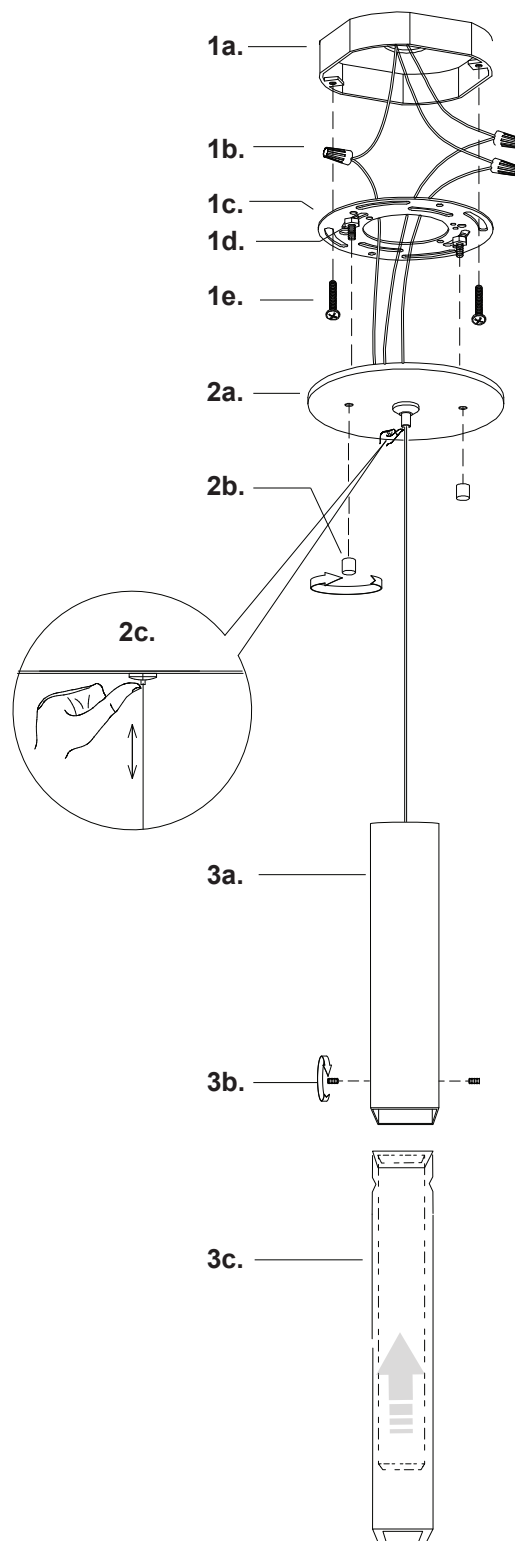

Ceiling LED Pendant

PD53305
INSTALLATION SHEET

START FROM HERE

- Make sure **POWER** is **COMPLETELY OFF** at the fuse box
- Have your fixture installed by a qualified licensed electrician
- Prepare everything in a clear area
- Wear gloves at all time during this installation
- Read instructions carefully before you start assembly
- Keep this installation sheet for future reference

- 1.** Remove the fixture from its original packaging and remove the fixture mounting plate (**1c**) from within the hardware package. Attach the fixture mounting plate (**1c**) to the electrical junction box (**1a**) on the ceiling using the two screws (**1e**) provided in the hardware package.
- 2.** Attach the fixture to the mounting plate, which is attached to the electrical junction box on the ceiling. First attach all wiring (**1b**) with the provided marrets (white to white "N", black to black "L", ground to ground "G"). Push the screws (**1d**) through the holes in the back of the canopy so they are poking through the canopy (**2a**). Once this is complete you can screw on the decorative nuts (**2b**) until the canopy (**2a**) is secured to the ceiling.
- 3.** Select the desired length you wish the pendant to hang. To shorten or lengthen the fixture push up on the canopy nipples (**2c**) and push/pull the cable, release to secure.
- 4.** With the canopy secure, connect the glass diffuser (**3c**) to the fixture chassis (**3a**) using set screws (**3b**).
- 5.** You have now completed the installation of your fixture, please enjoy.