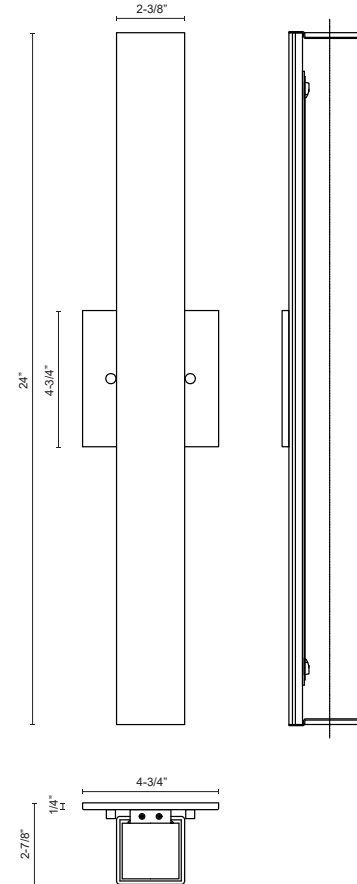

MELVILLE WS8424

WALL

PROJECT

DESCRIPTION

Single LED wall sconce with rectangular shaped white opal glass. Metal details in brushed nickel or chrome finish, and is equipped with our powerful 120V AC LED technology

SPECIFICATION DETAILS

Fixture Dimensions	W2-3/8" x H24" x E2-7/8"
Light Source	AC LED Module
Wattage	31W
Total Lumens	2400lm
Delivered Lumens	BN-1811lm; CH-1723lm;
Voltage	120V
Color Temperature	3000K
CRI (Ra)	90CRI
Optional Color Temps	2700K - 5000K Available, Minimum Order Quantities Apply
LED Rated Life	50,000 hours
Dimming	100% - 10%, ELV Dimmer (Not Included)
Glass Details	Opal Glass
ADA Compliant	Yes
Location	Dry
Mounting Style	All Orientation; Wall;
CEC Title 24 JA8	Yes, JA8-2022
Energy Star Certified	Energy Star Compliant
Canopy Dimensions	W4-3/4" x H4-3/4" x E1/4"
Paint Finish	BK01; BN01; CH01;

* For custom options, consult factory for details.

* For warranty information, please visit www.kuzcolighting.com/warranty

KUZCO

CANADA: 19054 28TH AVENUE - SURREY, BC V3Z 6M3

USA: 3035 E. LONE MOUNTAIN ROAD - LAS VEGAS, NV 89081

WWW.KUZCOLIGHTING.COM

© 2010 KUZCO LIGHTING. ALL RIGHTS RESERVED.

COMMENT