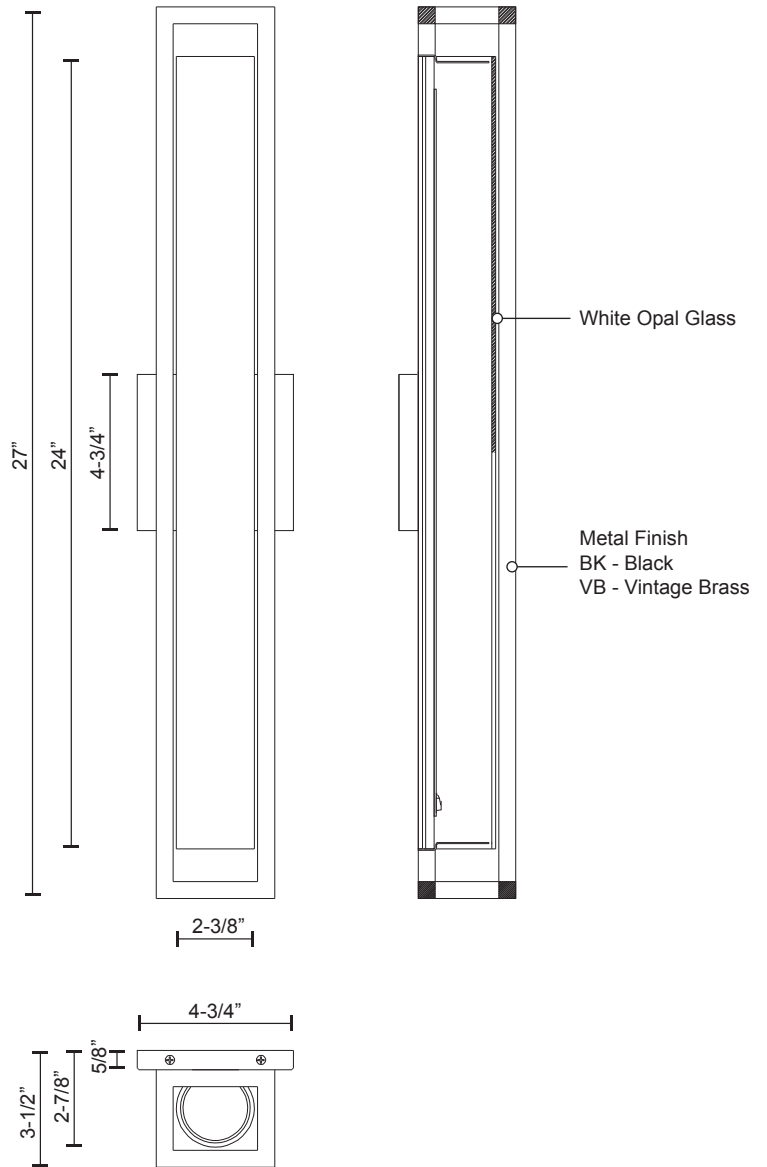

WS83427

Specification Sheet

Wall Sconce

BK - Black

VB - Vintage Brass

PROJECT					
DATE		TYPE			
Voltage	Watt	LED Lumens	Delivered Lumens	Finish(es)	Color Temp 3000K
120V	31.5W*	2400lm*	1560lm*	BK - Black	CRI(Ra) >90
120V	31.5W*	2400lm*	1560lm*	VB - Vintage Brass	Dimming 100%-10%
					Rated Life 50,000 hours

*Preliminary figures

Product Descriptions

Product Details

High system efficacy
 Low total life cycle cost
 No visible flicker AC operation
 ETL listed
 5-year LED and fixture warranty.
 Complete warranty terms located at:
www.kuzcolighting.com/warranty
 Utilizes our patented Driverless LED Light Engine technology - connects directly to AC, no external driver needed.
 Dimmable with ELV dimmer (not included)
 Custom options available

Canopy dimensions:
 L4-3/4"x W4-3/4"x H5/8"

Comments: