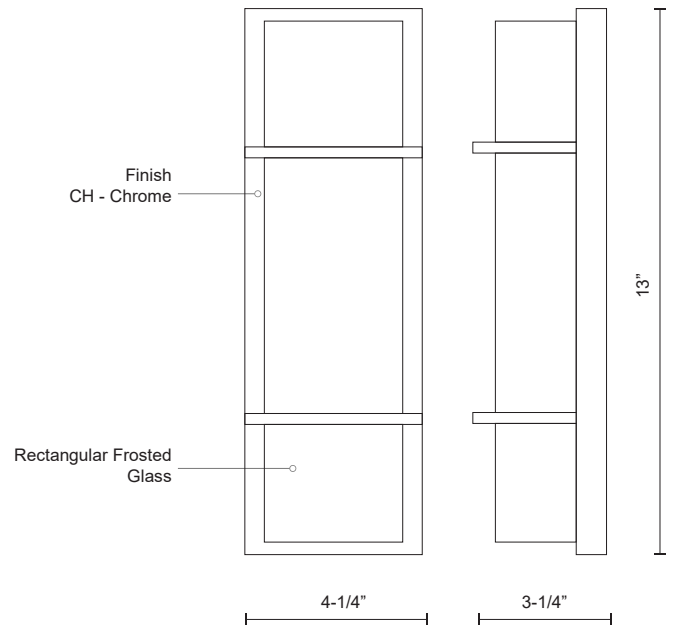

WATFORD WS2413

WALL

PROJECT

DESCRIPTION

Elegant LED vanity with rectangular frosted glass with fine clear edges; polished chrome metal details with two metal bands which extend across the glass. Can be mounted horizontal or vertical equipped with our powerful 120V AC LED technology. Available in different sizes and similar styled flush mounts available, see series for full family details.

SPECIFICATION DETAILS

Fixture Dimensions	W4-1/4" x H13" x E3-1/4"
Light Source	AC LED Module
Wattage	16W
Total Lumens	1200lm
Delivered Lumens	CH-875lm
Voltage	120V
Color Temperature	3000K
CRI (Ra)	90CRI
Optional Color Temps	2700K - 5000K Available, Minimum Order Quantities Apply
LED Rated Life	50,000 hours
Dimming	100% - 10%, ELV Dimmer (Not Included)
Glass Details	Frosted Interior Clear Glass
ADA Compliant	Yes
Location	Dry
Mounting Style	All Orientation; Wall;
CEC Title 24 JA8	Yes, JA8-2022
Finish Option(s)	Chrome

* For custom options, consult factory for details.

* For warranty information, please visit www.kuzcolighting.com/warranty

KUZCO

19054 28TH AVENUE
SURREY - BC V3Z 6M3
CANADA

WWW.KUZCOLIGHTING.COM

COMMENT