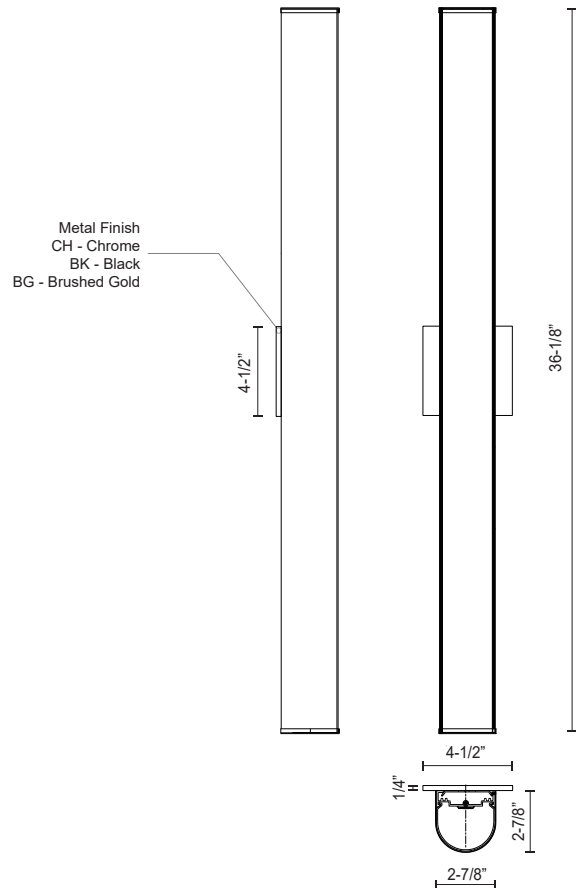

LONGITUDE VL61236

VANITY

PROJECT

VL61236-BK
Black

VL61236-BG
Brushed Gold

VL61236-CH
Chrome

SPECIFICATION DETAILS

Fixture Dimensions	W36-1/8" x H2-7/8" x E2-7/8"
Light Source	AC LED Module
Wattage	45W
Total Lumens	3600lm
Delivered Lumens	BK-2918lm; CH-3002lm;
Voltage	120V
Color Temperature	3000K
CRI (Ra)	90CRI
Optional Color Temps	2700K - 5000K Available, Minimum Order Quantities Apply
LED Rated Life	50,000 hours
Dimming	100% - 10%, ELV Dimmer (Not Included)
Diffuser Details	White Acrylic Diffuser
ADA Compliant	Yes
Location	Damp
Mounting Style	All Orientation; Wall;
CEC Title 24 JA8	Yes, JA8-2022
Canopy Dimensions	W4-1/2" x H4-1/2" x E1/4"

* For custom options, consult factory for details.

* For warranty information, please visit www.kuzcolighting.com/warranty

DESCRIPTION

An extruded rounded diffuser surrounds the LED source of the geometric vanity fixture and gently spreads light. Enclosed at the ends by two thick caps the design is characterized by minimal details and clever features. During installation the lamp assembly may slide on the mounting track to allow for ideal positioning. Adding to the versatile function are the multiple fixture lengths and mounting orientations. Optional installation without backplate for smaller junction boxes.