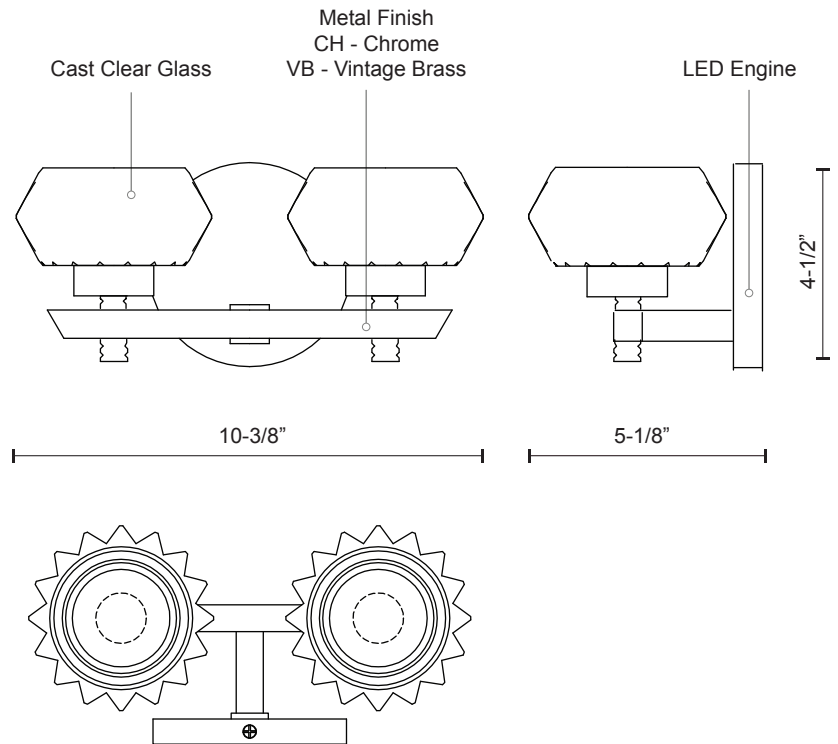

VL54210

SPECIFICATION SHEET

PROJECT

DATE

TYPE

Sophisticated LED technology meets brilliant modern vanities

- Brilliant cut clear glass
- Chrome metal details
- Dimmable with ELV dimmer (Not included)
- 120V

Color Temp 3000K
CRI (Ra) >80
Dimming 100% - 10%
Rated Life 50,000 hours

Voltage	Watt	LED Lumens	Delivered Lumens	Finish(es)
120V	10W	800lm	533lm*	CH - Chrome
120V	10W	800lm	533lm*	VB - Vintage Brass

*Subject to Testing Confirmation