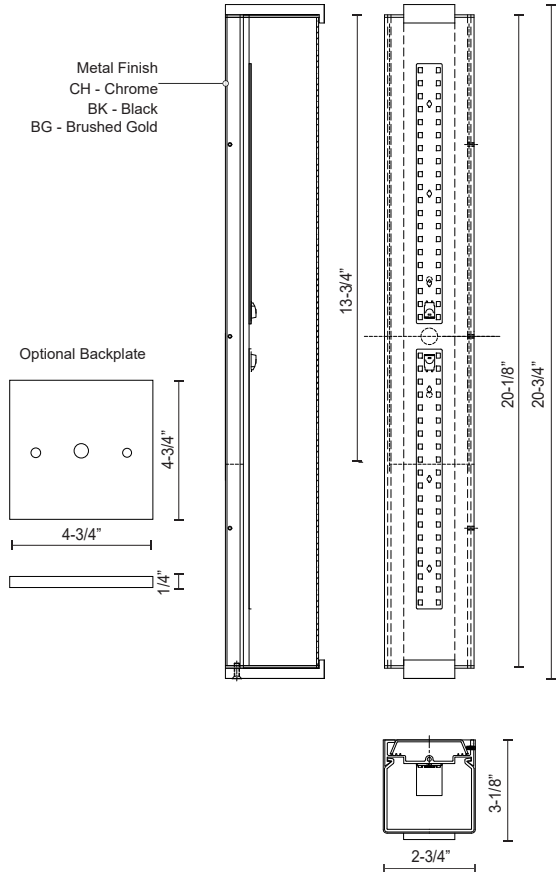

**LATITUDE**  
**VL47221**  
**VANITY**

PROJECT

VL47221-BG  
Brushed Gold

VL47221-CH  
Chrome

VL47221-BK  
Black

**SPECIFICATION DETAILS**

<b>Fixture Dimensions</b>	W20-3/4" x H2-3/4" x E3-1/8"
<b>Light Source</b>	AC LED Module
<b>Wattage</b>	22W
<b>Total Lumens</b>	1600lm
<b>Delivered Lumens</b>	BK-1256lm; CH-1274lm;
<b>Voltage</b>	120V
<b>Color Temperature</b>	3000K
<b>CRI (Ra)</b>	90CRI
<b>Optional Color Temps</b>	2700K - 5000K Available, Minimum Order Quantities Apply
<b>LED Rated Life</b>	50,000 hours
<b>Dimming</b>	100% - 10%, ELV Dimmer (Not Included)
<b>Diffuser Details</b>	White Acrylic Diffuser
<b>ADA Compliant</b>	Yes
<b>Location</b>	Damp
<b>Illumination Direction</b>	All-Direction
<b>Mounting Style</b>	All Orientation; Wall;
<b>CEC Title 24 JA8</b>	Yes, JA8-2022
<b>Canopy Dimensions</b>	W4-3/4" x H4-3/4" x E1/4"
<b>Paint Finish</b>	BG01; BK01; CH01;

\* For custom options, consult factory for details.

\* For warranty information, please visit [www.kuzcolighting.com/warranty](http://www.kuzcolighting.com/warranty)

**DESCRIPTION**

An extruded rectangular diffuser surrounds the LED source of the geometric vanity fixture. Capped by two thick offset squares the design is characterized by minimal details and clever features. During installation the lamp assembly may slide on the mounting track to allow for ideal positioning. Adding to the versatile function are the multiple fixture lengths and mounting orientations. Optional installation without backplate for smaller junction boxes.