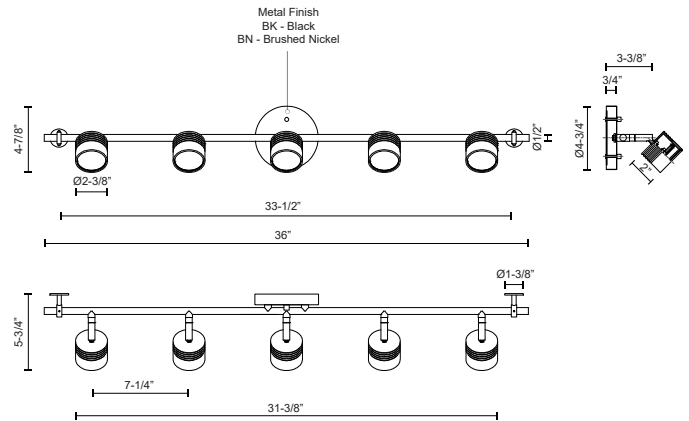

## DESCRIPTION

Modern LED fixed track fixture with five die cast aluminum heads and frosted glass diffusers. Each head rotates horizontally 360 degrees and pivots vertically 90 degrees allowing the lights to be directed to any desired angle. Metal finishes available in fine brushed nickel or enriched deep black and is equipped with our powerful 120V AC LED technology. Available in single, three and four head fixtures see series for full details.

TR10036-BK  
Black

TR10036-BN  
Brushed Nickel

## SPECIFICATION DETAILS

\* For custom options, consult factory for details.

<b>Fixture Dimensions</b>	L36" x W4-7/8" x H5-3/4"
<b>Light Source</b>	AC LED Module
<b>Total Lumens</b>	2000lm
<b>Wattage</b>	27W
<b>Delivered Lumens</b>	BN-1500lm
<b>Voltage</b>	120V
<b>Color Temperature</b>	3000K
<b>CRI (Ra)</b>	90CRI
<b>Optional Color Temps</b>	2700K - 5000K Available, Minimum Order Quantities Apply
<b>LED Rated Life</b>	50,000 hours
<b>Dimming</b>	100% - 10%, ELV Dimmer (Not Included)
<b>Glass Details</b>	Frosted Glass
<b>Location</b>	Dry
<b>Warranty</b>	5 Years
<b>Mounting Style</b>	All Orientation; Ceiling and Wall;
<b>Canopy Dimensions</b>	D4-3/4" x H3/4"