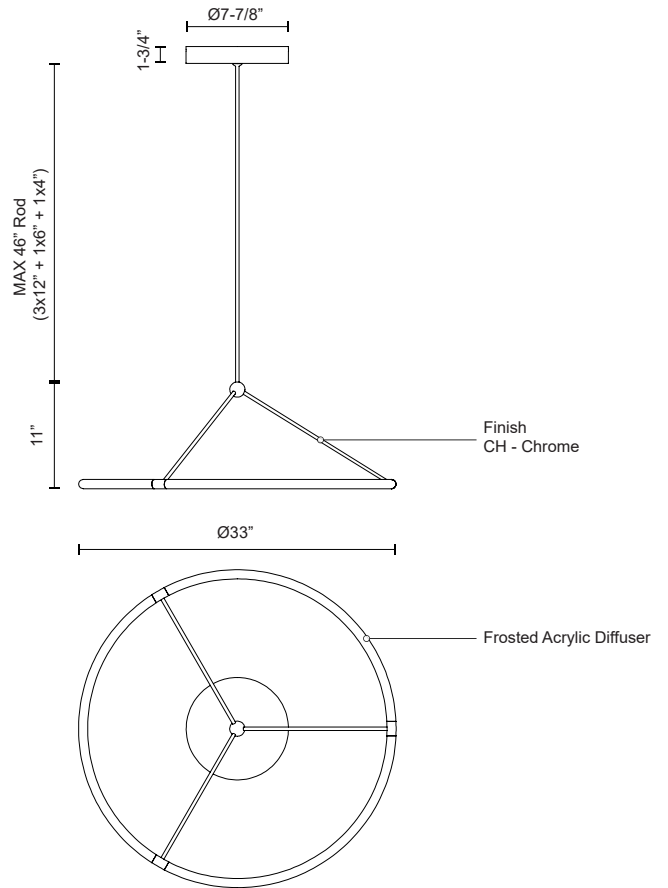

SANTINO PD99133

PENDANTS

PROJECT

PD99133-CH
Chrome

SPECIFICATION DETAILS

Fixture Dimensions	D33" x H11"
Light Source	LED with DC Driver
Wattage	40W
Total Lumens	3400lm
Delivered Lumens	1590lm*
Voltage	120V
Color Temperature	3000K
CRI (Ra)	90CRI
Optional Color Temps	2700K - 5000K Available, Minimum Order Quantities Apply
LED Rated Life	50,000 hours
Dimming	100% - 10%, TRIAC or ELV Dimmer (Not Included)
Diffuser Details	Frosted acrylic diffuser
Adjustable	Yes
Rod Length	46" Max (3x12" + 1x6" + 1x4")
Sloped Ceiling Adaptable	Yes, Up to 45 Degrees
Location	Dry
Canopy Dimensions	D7-7/8" x H1-3/4"
Paint Finish	CH01

* For custom options, consult factory for details.

* For warranty information, please visit www.kuzcolighting.com/warranty

DESCRIPTION

Extruded aluminum frame with rigid frosted acrylic diffuser

KUZCO

CANADA: 19054 28TH AVENUE - SURREY, BC V3Z 6M3