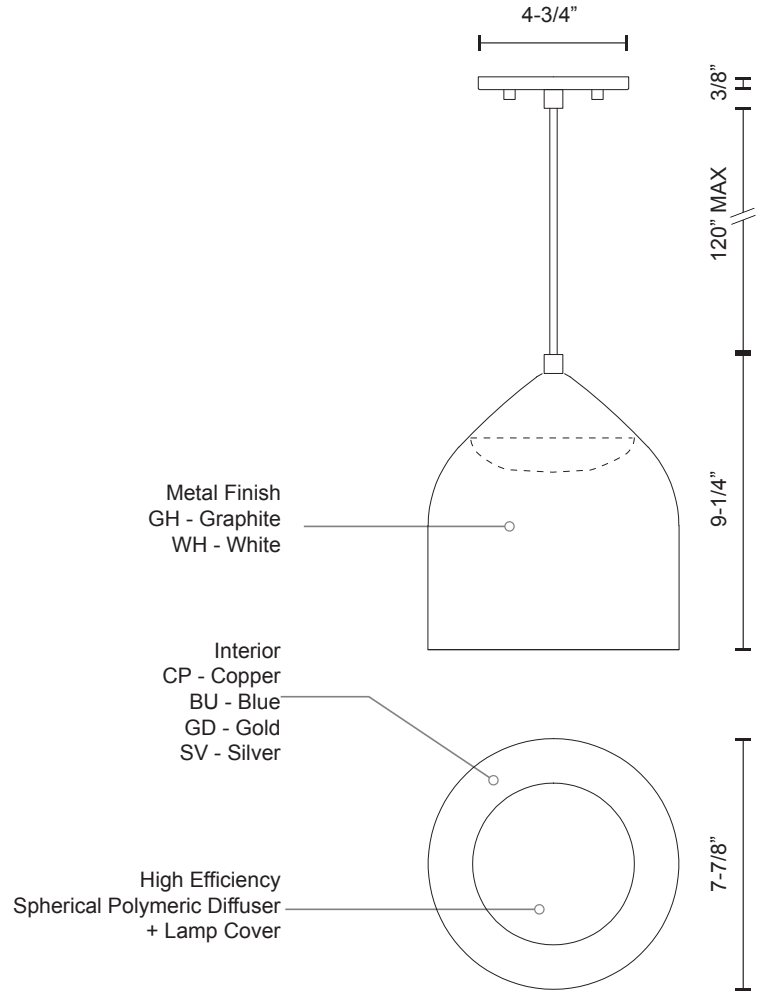

PD9108

Specification Sheet

Pendant

Exterior:

Interior:

- CP - Copper
- BU - Blue
- GD - Gold
- SV - Silver

Product Descriptions

The smooth spun metal shade is available in graphite or white for this modern pendant but add your choice of one of the four interior lamp shade colors and the possibilities are endless. Suspended by a matching braided fabric cord the Helena exudes effortless elegance. The acorn-shaped lamp shade measures 7-7/8 inches in diameter. Hang this pendant solo or in multiples for a more dramatic look.

Product Details

High system efficacy. Low total life cycle cost. ETL Listed.

5-years warranty.

Complete warranty terms located at:

www.kuzcolighting.com/warranty

Utilizes our LED Driver Light Engine.

LED Driver within canopy.

Dimmable with ELV dimmer (not included)

Custom options available.

Canopy dimensions:
D4-3/4" x H3/8"

PROJECT			
DATE			TYPE

Voltage	Watt	LED Lumens	Delivered Lumens	Finish(es)	Color Temp	3000K
120V	12W	1000lm	399lm*	GH - Graphite (Exterior)	CRI(Ra)	>90
120V	12W	1000lm	399lm*	WH - White (Exterior)	Dimming	100%-10%
					Rated Life	50,000 hours

*Preliminary figures

Comments: