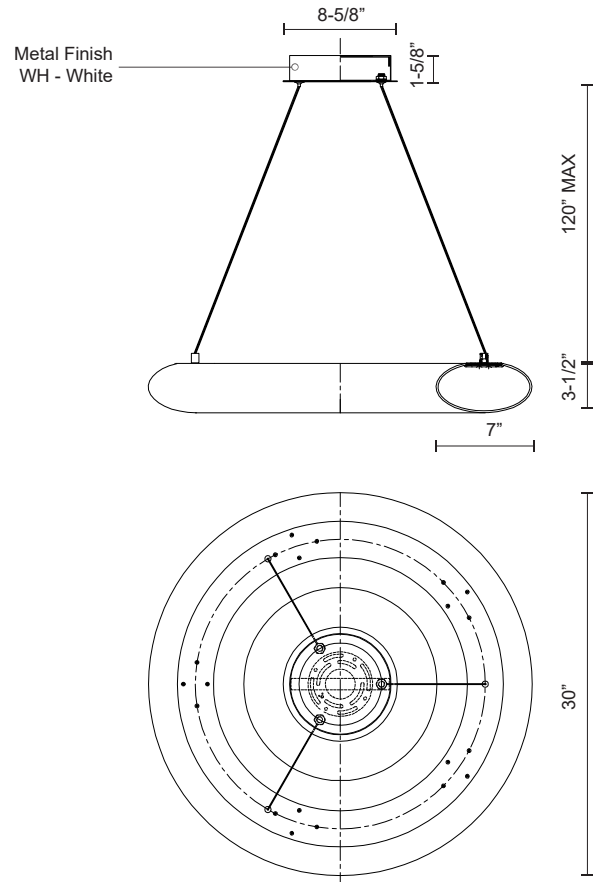

KUZCO

19054 28TH AVENUE
SURREY - BC V3Z 6M3
CANADA

WWW.KUZCOLIGHTING.COM

COMMENT