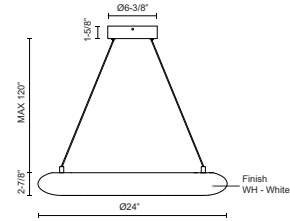

KUZCO

19054 28TH AVENUE
SURREY - BC V3Z 6M3
CANADA

WWW.KUZCOLIGHTING.COM

COMMENT