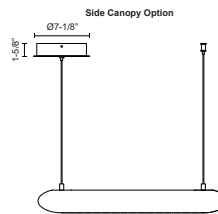

KUZCO

19054 28TH AVENUE
SURREY - BC V3Z 6M3
CANADA

WWW.KUZCOLIGHTING.COM

COMMENT