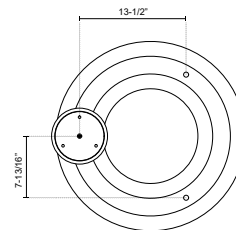

KUZCO

19054 28TH AVENUE
SURREY - BC V3Z 6M3
CANADA

WWW.KUZCOLIGHTING.COM

COMMENT