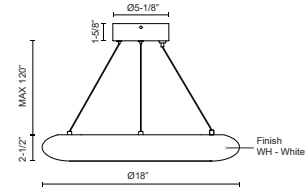

Side Canopy Option