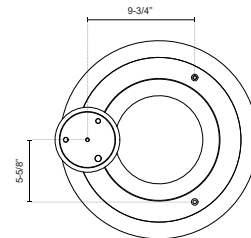

KUZCO

19054 28TH AVENUE
SURREY - BC V3Z 6M3
CANADA

WWW.KUZCOLIGHTING.COM

COMMENT