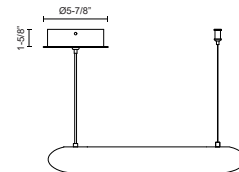

Side Canopy Option

KUZCO

19054 28TH AVENUE
SURREY - BC V3Z 6M3
CANADA

WWW.KUZCOLIGHTING.COM

COMMENT