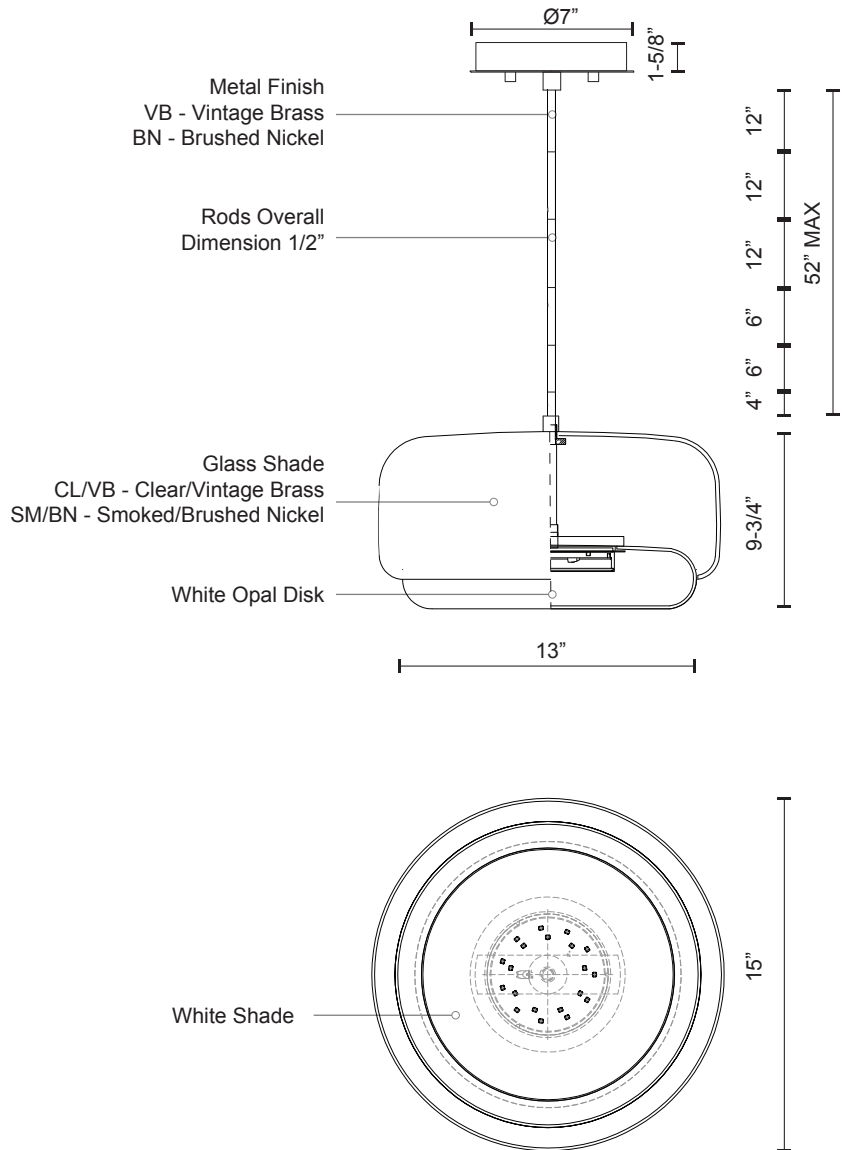

### Product Descriptions

Available in two different dimensions, the design offers rounded, minimal forms. The smoked glass/clear glass exterior embraces an opal interior disc that conceals the light source, diffusing light for a warm glow. Sophisticated simplicity draws attention to the exquisite fit and finish.

### Product Details

High system efficacy  
 Low total life cycle cost  
 5-year LED and fixture warranty  
 Complete warranty terms located at:  
[www.kuzcolighting.com/warranty](http://www.kuzcolighting.com/warranty)  
 DC Driver in canopy.  
 Available in vintage brass (w/ clear glass) and brushed nickel (w/ smoked glass). 52" max rod height. White opal disk  
 Dimmable with ELV or TRIAC dimmer (not included)  
 Custom options available

\*Preliminary figures

Comments:

Canopy dimensions:  
 D7 x H1-5/8"