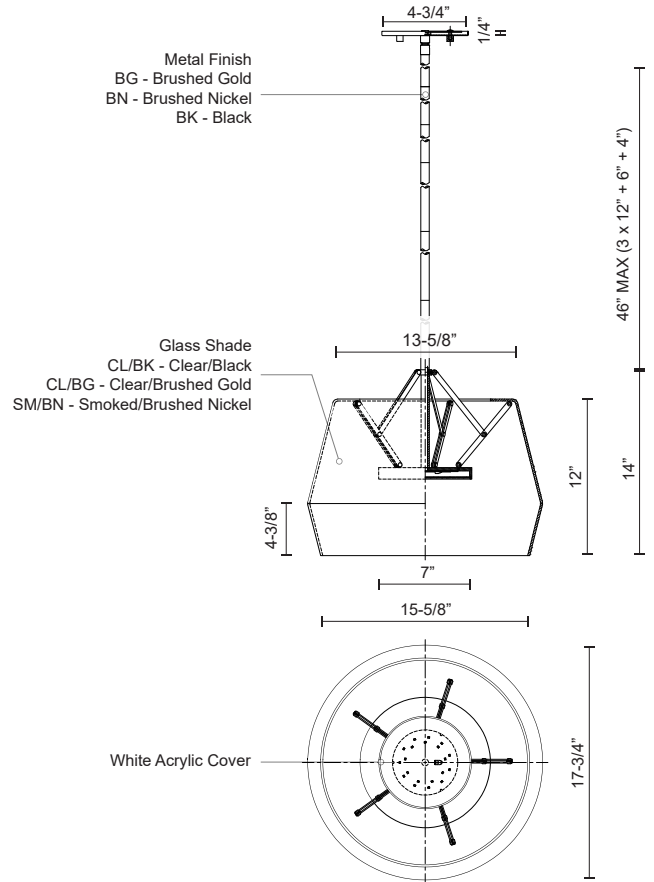

COMMENT

KUZCO

19054 28TH AVENUE
SURREY - BC V3Z 6M3
CANADA

WWW.KUZCOLIGHTING.COM