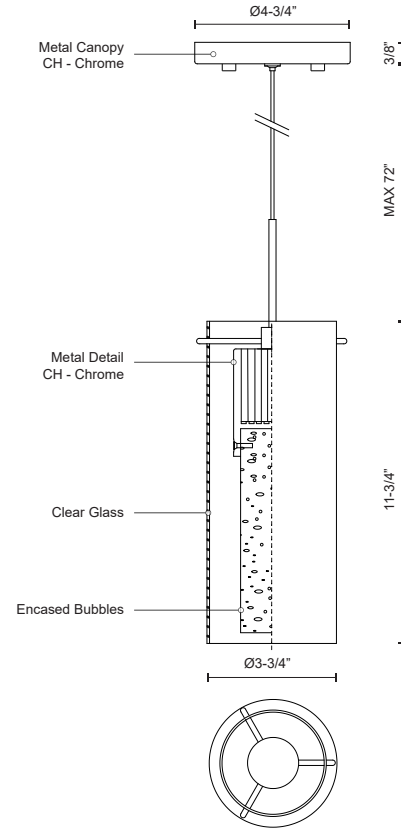

CHAMPAGNE PD4401-CH

PENDANTS

PROJECT

DESCRIPTION

Single lamp LED pendant with encased crystal bubbles in a clear glass shade with chrome accents, and is equipped with our powerful 120V AC LED technology

SPECIFICATION DETAILS

* For custom options, consult factory for details.

Fixture Dimensions	D3-3/4" x H11-3/4"
Light Source	AC LED Module
Wattage	10W
Total Lumens	600lm
Delivered Lumens	CH-431lm
Voltage	120V
Color Temperature	3000K
CRI (Ra)	90CRI
Optional Color Temps	2700K - 5000K Available, Minimum Order Quantities Apply
LED Rated Life	50,000 hours
Dimming	100% - 10%, ELV Dimmer (Not Included)
Shade Details	Clear Glass Shade
Adjustable	Yes
Wire Length	72" Max
Wire Type	Clear SSL Wire
Location	Dry
Warranty	5 Years
Canopy Dimensions	D4-3/4" x H3/8"
Finish Option(s)	Chrome