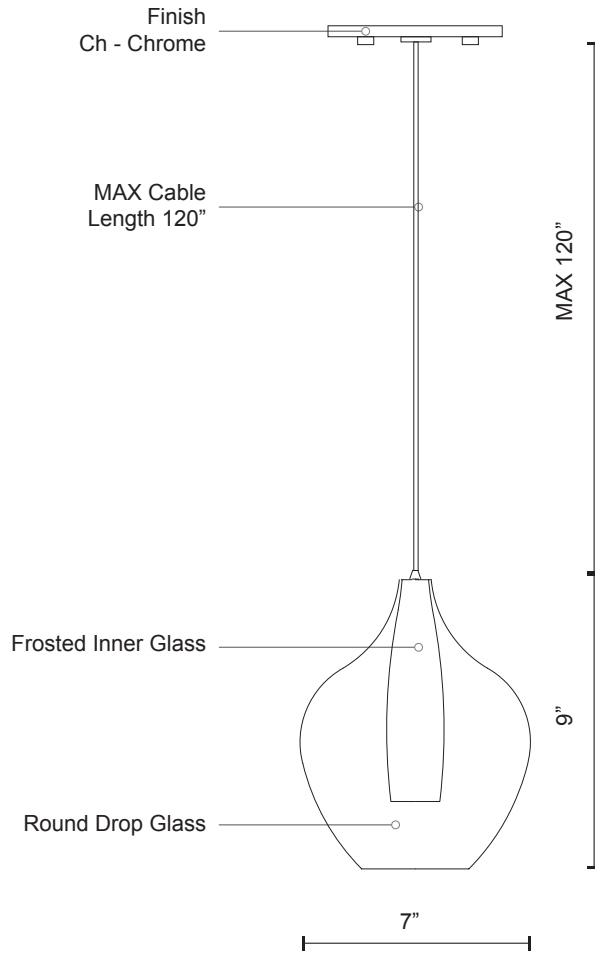

PD3007

SPECIFICATION SHEET

PROJECT		
DATE		TYPE

Sophisticated LED technology meets pendant with modern design

- Clear round drop outer glass with frosted inner glass
- Chrome metal details
- Dimmable with ELV dimmer (Not included)
- 120V

Color Temp 3000K
CRI (Ra) >80
Dimming 100% - 10%
Rated Life 50,000 hours

Voltage	Watt	LED Lumens	Delivered Lumens	Finish(es)
120V	3W	200lm	170lm*	CH - Chrome

*Subject to testing confirmation