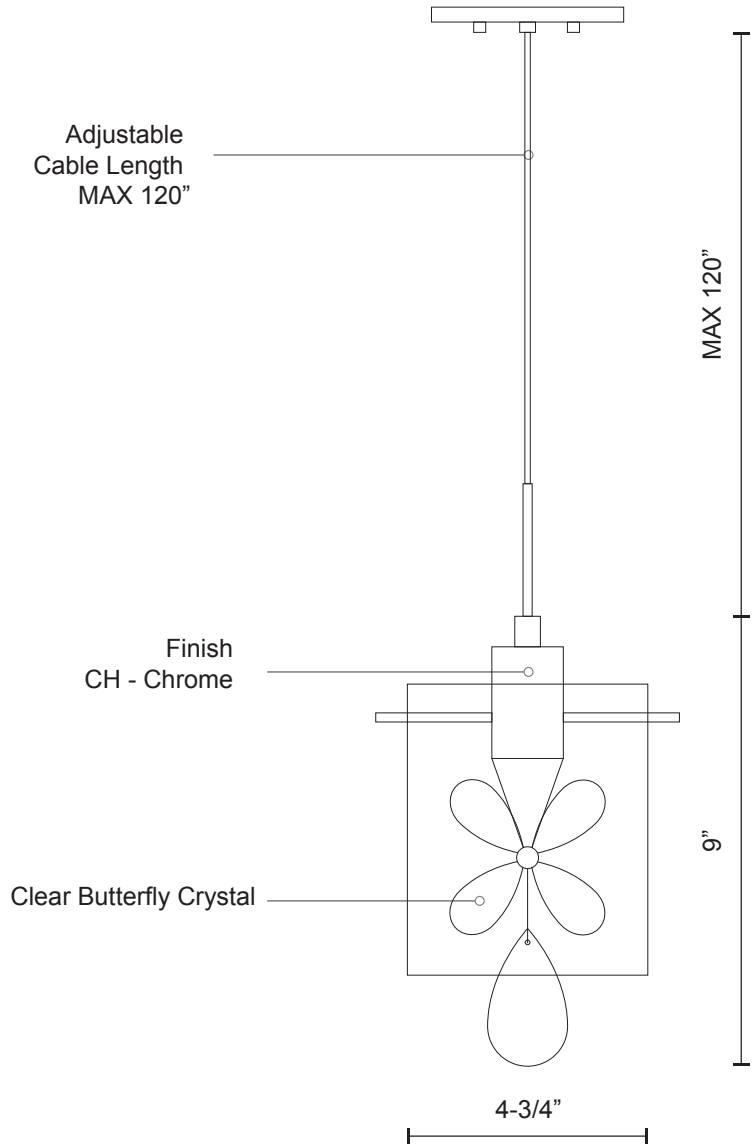

PD2705-CH

SPECIFICATION SHEET

| | |
|---------|------|
| PROJECT | |
| DATE | TYPE |

Sophisticated LED technology meets decorative pendant

- Rounded square shape clear glass with clear butterfly crystals
- Chrome metal details
- Dimmable with ELV dimmer (Not included)
- 120V

Color Temp 3000K
CRI (Ra) >80
Dimming 100% - 10%
Rated Life 50,000 hours

| Voltage | Watt | LED Lumens | Delivered Lumens | Finish(es) |
|---------|------|------------|------------------|-------------|
| 120V | 5W | 400lm | 300lm | CH - Chrome |