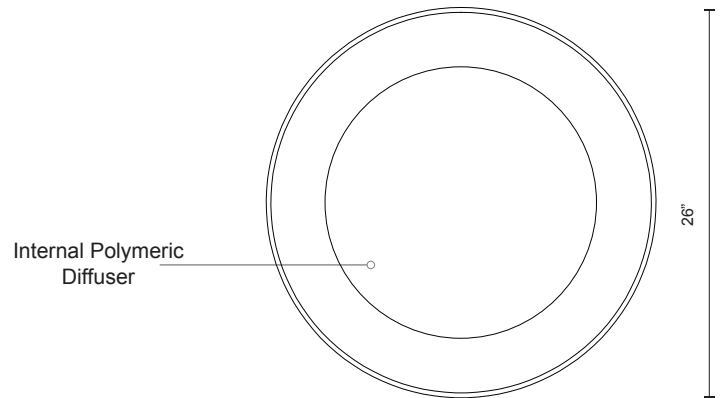

PD13027

SPECIFICATION SHEET

PROJECT		
DATE		TYPE

Sophisticated LED technology meets pendants with industrial flair

- Formed aluminum and steel with white powder coat interior
- SVT power cord, matching shade color braid
- Dimmable with ELV dimmer (Not included)
- Custom options available

Color Temp 3000K
 CRI (Ra) >90
 Dimming 100% - 10%
 Rated Life 50,000 hours

Voltage	Watt	LED Lumens	Delivered Lumens	Finish(es)
120V	45W	3700lm	426lm*	BK - Black
120V	45W	3700lm	426lm*	WH - White

PD13027-BK