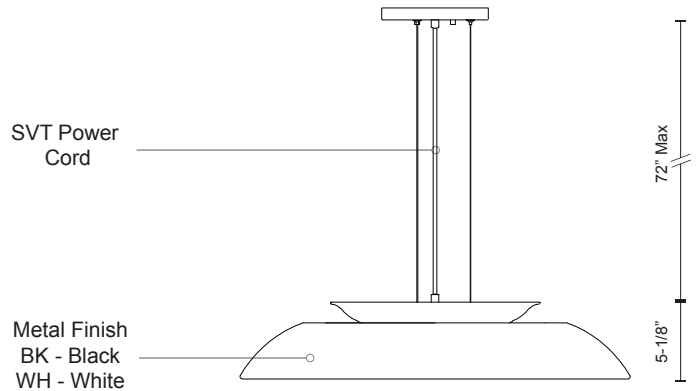

PD13027

SPECIFICATION SHEET

PROJECT		
DATE		TYPE

Sophisticated LED technology meets pendants with industrial flair

- Formed aluminum and steel with white powder coat interior
- SVT power cord, matching shade color braid
- Dimmable with ELV dimmer (Not included)
- Custom options available

Color Temp 3000K
 CRI (Ra) >90
 Dimming 100% - 10%
 Rated Life 50,000 hours

Voltage	Watt	LED Lumens	Delivered Lumens	Finish(es)
120V	45W	3700lm	426lm*	BK - Black
120V	45W	3700lm	426lm*	WH - White

PD13027-BK