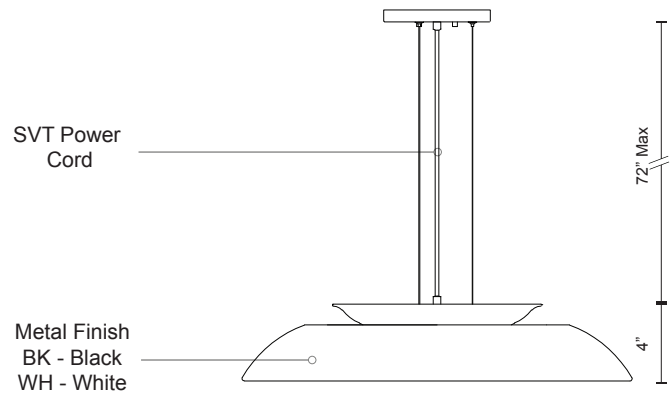

PD13020

SPECIFICATION SHEET

PROJECT		
DATE		TYPE

Sophisticated LED technology meets pendants with industrial flair

- Formed aluminum and steel with white powder coat interior
- SVT power cord, matching shade color braid
- Dimmable with ELV dimmer (Not included)
- Custom options available

Color Temp 3000K
CRI (Ra) >90
Dimming 100% - 10%
Rated Life 50,000 hours

Voltage	Watt	LED Lumens	Delivered Lumens	Finish(es)
120V	40W	3200lm	753lm*	BK - Black
120V	40W	3200lm	753lm*	WH - White