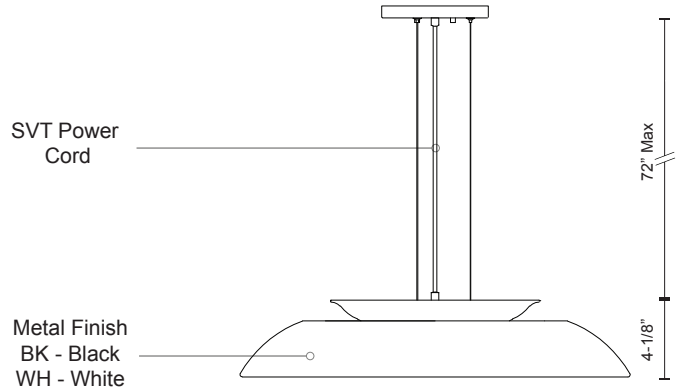

PD13016-BK

PD13016-WH