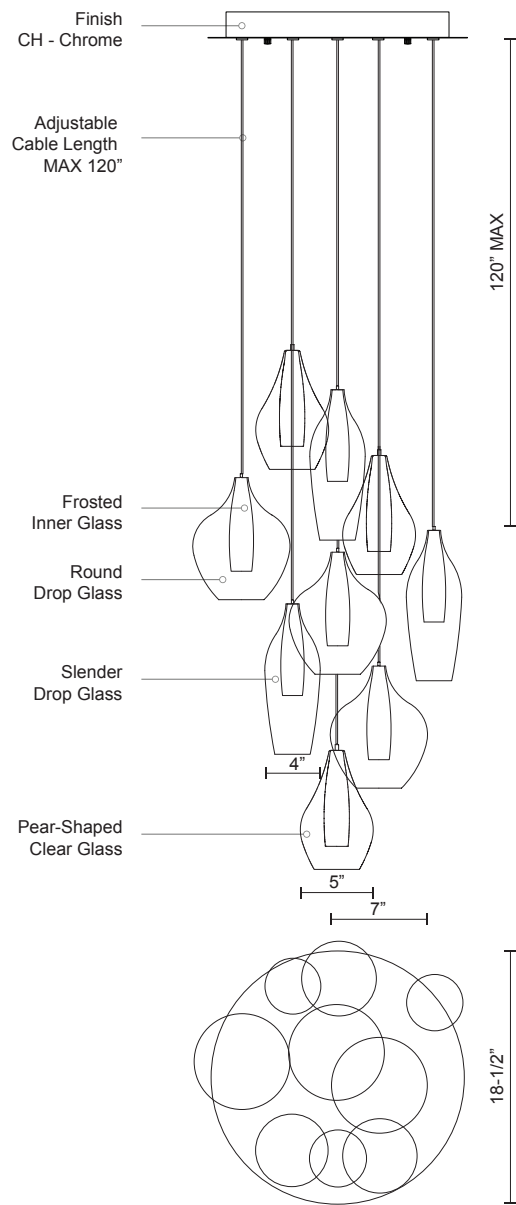

MP3009

SPECIFICATION SHEET

PROJECT		
DATE		TYPE

Sophisticated LED technology meets multi pendant with modern design

- Clear round drop, slender drop and pear-shaped outer glass with frosted inner glass pendants
- Canopy Included
- Dimmable with ELV dimmer (Not included)
- 120V

Color Temp 3000K
 CRI (Ra) >80
 Dimming 100% - 10%
 Rated Life 50,000 hours

Voltage	Watt	LED Lumens	Delivered Lumens	Finish(es)
120V	18W	1800lm*	1530lm*	CH - Chrome

*Subject to testing confirmation