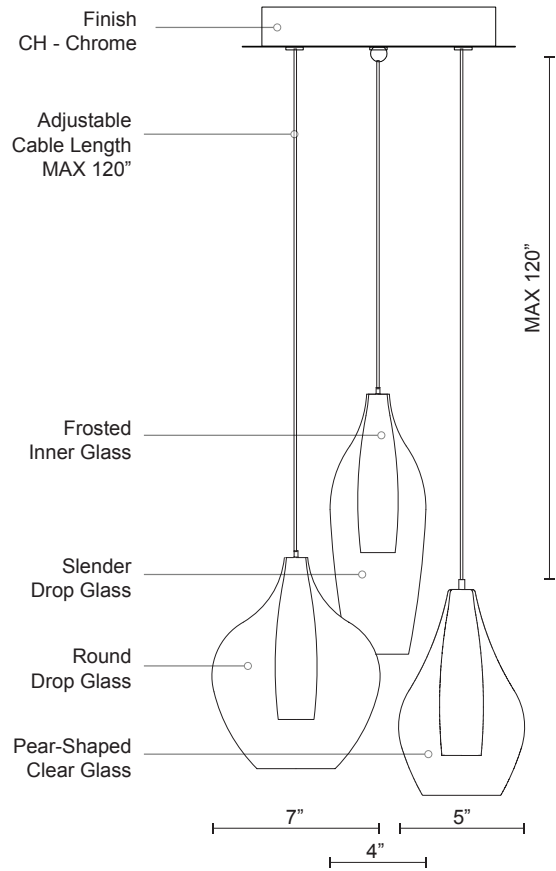

MP3003

SPECIFICATION SHEET

PROJECT		
DATE		TYPE

Sophisticated LED technology meets multi pendant with modern design

- Clear round drop, slender drop and pear-shaped outer glass with frosted inner glass pendants
- Canopy Included
- Dimmable with ELV dimmer (Not included)
- 120V

Color Temp 3000K
CRI (Ra) >80
Dimming 100% - 10%
Rated Life 50,000 hours

Voltage	Watt	LED Lumens	Delivered Lumens	Finish(es)
120V	6W	600lm*	510lm*	CH - Chrome

*Subject to testing confirmation