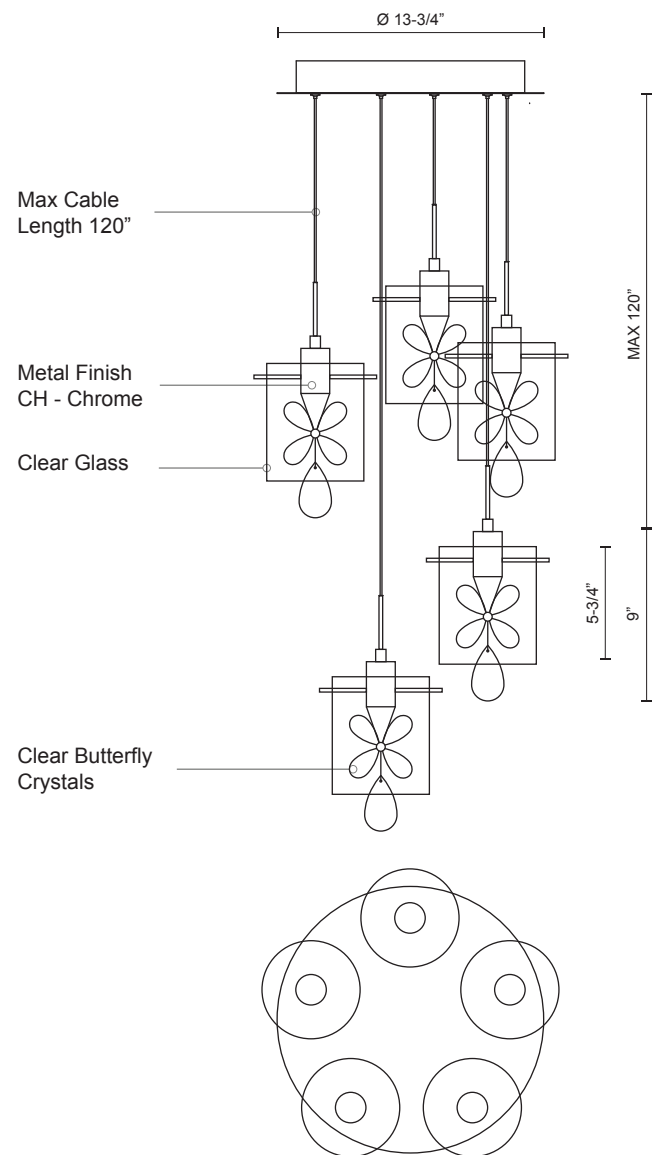

MP2705-CH

SPECIFICATION SHEET

PROJECT

DATE

TYPE

Sophisticated LED technology meets decorative multi pendants

- Rounded square shape clear glass with clear butterfly crystals
- Chrome metal details
- Dimmable with ELV dimmer (Not included)
- 120V

Color Temp 3000K
 CRI (Ra) >80
 Dimming 100% - 10%
 Rated Life 50,000 hours

Voltage	Watt	LED Lumens	Delivered Lumens	Finish(es)
120V	25W	2000lm	1500lm*	CH - Chrome

*subject to testing confirmation