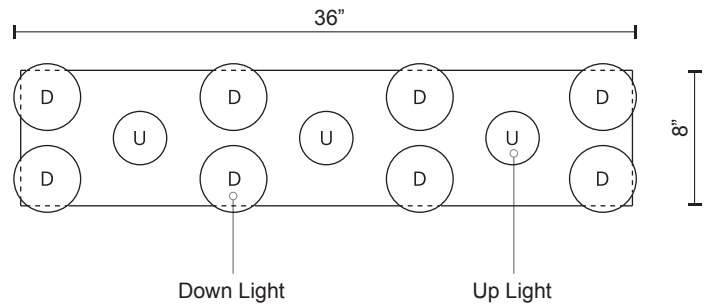

MP10511

SPECIFICATION SHEET

PROJECT		
DATE		TYPE

Sophisticated LED technology meets multi pendants with modern design

- Multi layered sphere shaped design with matching layered frosted acrylic diffuser
- Black, brushed nickel or white metal finish
- Dimmable with ELV dimmer (Not included)
- 120V

Color Temp 3000K
CRI (Ra) >80
Dimming 100% - 10%
Rated Life 50,000 hours

Voltage	Watt	LED Lumens	Delivered Lumens	Finish(es)
120V	55W	4400lm*	1815lm*	BK - Black
120V	55W	4400lm*	2300lm*	BN - Brushed Nickel
120V	55W	4400lm*	2585lm*	WH - White

Metal Finish
BK - Black
BN - Brushed Nickel
WH - White

*Subject to testing confirmation