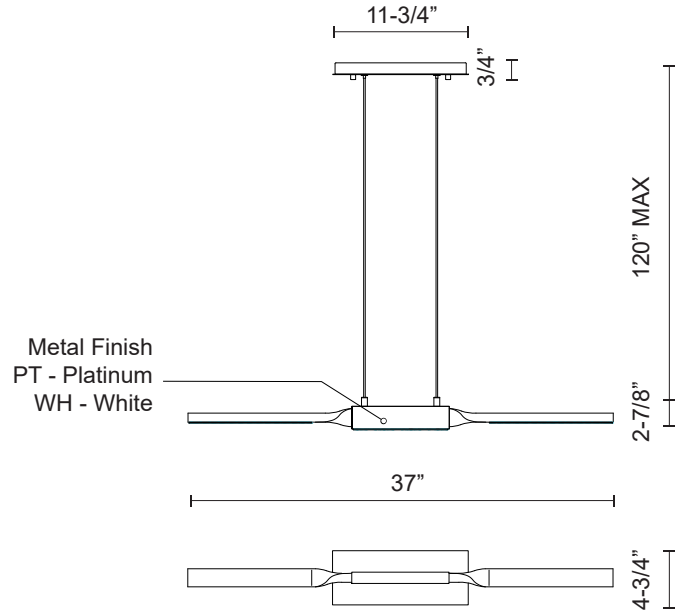

PROPELLER LP53237

PENDANTS

PROJECT

DESCRIPTION

Built with the craftsmanship of a vintage aircraft, a fixture for neo-classic lover's with a twist. A metal bar made of hand-polished steel is twisted to leave a delicate accent as it hangs from 2 points affixed to a canopy. 37 inches long.

SPECIFICATION DETAILS

Fixture Dimensions	L37" x W4-3/4" x H2-7/8"
Light Source	AC LED Module
Wattage	39W
Total Lumens	3200lm
Delivered Lumens	PT - 812lm; WH - 1189lm;
Voltage	120V
Color Temperature	3000K
CRI (Ra)	90CRI
Optional Color Temps	2700K - 5000K Available, Minimum Order Quantities Apply
LED Rated Life	50,000 hours
Dimming	100% - 10%, ELV Dimmer (Not Included)
Diffuser Details	Frosted acrylic diffuser
Adjustable	Yes
Wire Length	120" Max
Wire Type	Clear SSL Wire
Sloped Ceiling Adaptable	Yes
Location	Dry
Illumination Direction	Downlight
Canopy Dimensions	L11-3/4" x W4-3/4" x H3/4"

* For custom options, consult factory for details.

* For warranty information, please visit www.kuzcolighting.com/warranty

KUZCO

19054 28TH AVENUE
SURREY - BC V3Z 6M3
CANADA

WWW.KUZCOLIGHTING.COM

COMMENT