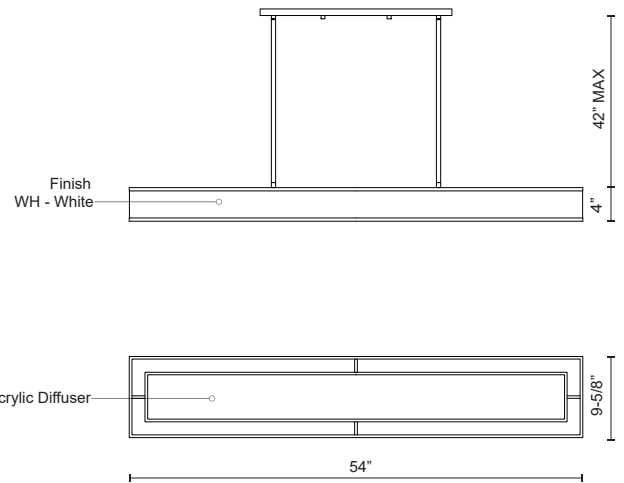

COVINA LP14554

PENDANTS

PROJECT

DESCRIPTION

The black or white organza shade that covers the concealed Aluminum and Steel chassis gives depth and structure to this rectangular shaped pendant lamp. The long edge of the rectangular lamp shade measures 54 inches and is attached to the ceiling with two rods. LEDs are efficiently diffused with a white acrylic panel – always a glow never a glare.

SPECIFICATION DETAILS

Fixture Dimensions	L54" x W9-5/8" x H4"
Light Source	AC LED Module
Wattage	59W
Total Lumens	4800lm
Delivered Lumens	BK-2330lm; WH-2687lm;
Voltage	120V
Color Temperature	3000K
CRI (Ra)	90CRI
Optional Color Temps	2700K - 5000K Available, Minimum Order Quantities Apply
LED Rated Life	50,000 hours
Dimming	100% - 10%, ELV Dimmer (Not Included)
Diffuser Details	White Acrylic Diffuser
Shade Details	Organza Shade
Adjustable	Yes
Rod Length	42" Max (3x12" + 1x6")
Product Adaptor	ADP002 (Sold Separately)
Location	Dry
Canopy Dimensions	L22-7/8" x W4-3/4" x H3/4"
Finish Option(s)	White

* For custom options, consult factory for details.

* For warranty information, please visit www.kuzcolighting.com/warranty

KUZCO

CANADA: 19054 28TH AVENUE - SURREY, BC V3Z 6M3

USA: 3035 E. LONE MOUNTAIN ROAD - LAS VEGAS, NV 89081

WWW.KUZCOLIGHTING.COM

© 2017 KUZCO LIGHTING. ALL RIGHTS RESERVED.

COMMENT