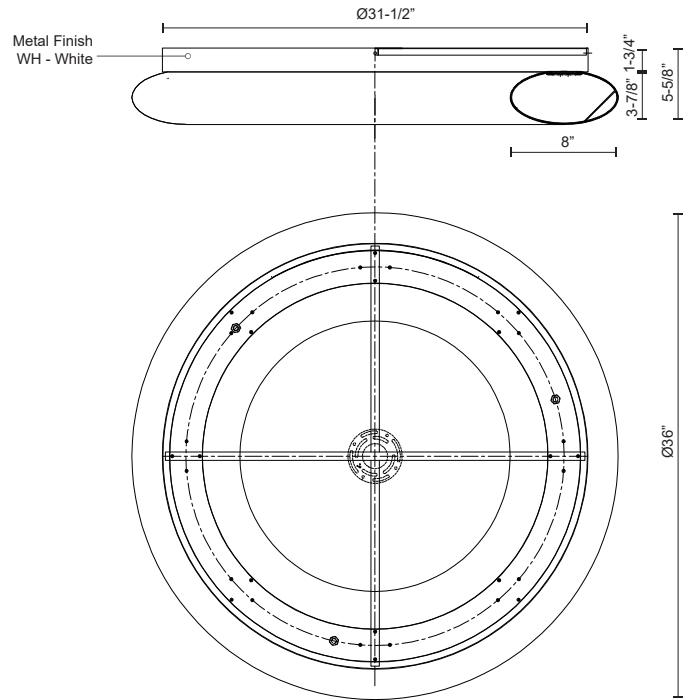

**CUMULUS
FM80736
FLUSH MOUNT**

PROJECT

DESCRIPTION

A radiant torus of bright, even illumination. Available in a variety of sizes and as either a pendant or flush mount, these halos of light adapt to any setting. Eternal and substantial.

SPECIFICATION DETAILS

Fixture Dimensions	D36" x H5-5/8"
Light Source	LED with DC Driver
Wattage	93W
Total Lumens	9760lm
Delivered Lumens	WH-9688lm
Voltage	120V
Color Temperature	3000K
CRI (Ra)	90CRI
Optional Color Temps	2700K - 5000K Available, Minimum Order Quantities Apply
LED Rated Life	50,000 hours
Dimming	100% - 10%, TRIAC or ELV Dimmer (Not Included)
Diffuser Details	White Acrylic Diffuser
Location	Dry
Mounting Style	All Orientation; Ceiling and Wall;
Canopy Dimensions	D31-1/2" x H1-3/4"
Finish Option(s)	White

* For custom options, consult factory for details.

* For warranty information, please visit www.kuzcolighting.com/warranty

COMMENT

KUZCO

19054 28TH AVENUE
SURREY - BC V3Z 6M3
CANADA

WWW.KUZCOLIGHTING.COM