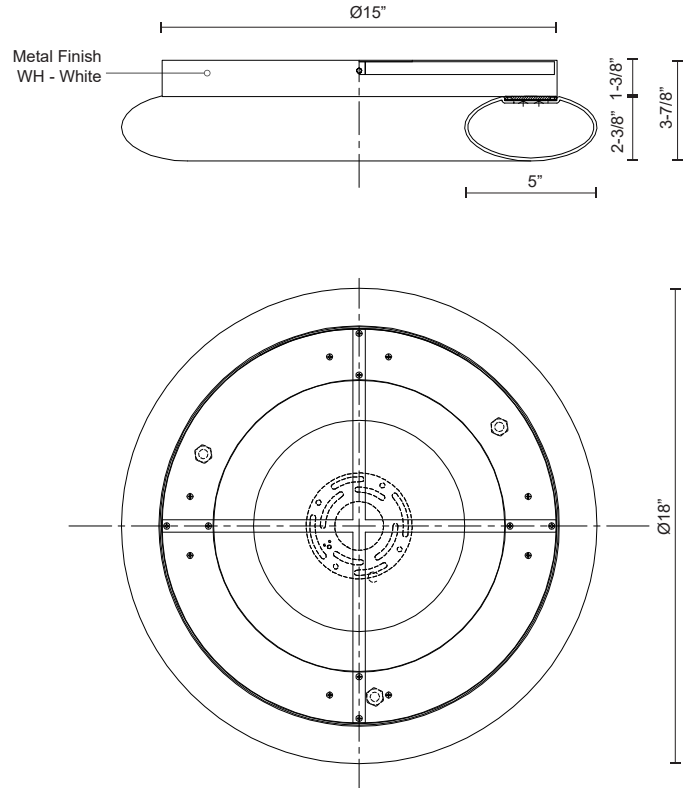

**CUMULUS
FM80718
FLUSH MOUNT**

PROJECT

DESCRIPTION

A radiant torus of bright, even illumination. Available in a variety of sizes and as either a pendant or flush mount, these halos of light adapt to any setting. Eternal and substantial.

SPECIFICATION DETAILS

Fixture Dimensions	D18" x H3-7/8"
Light Source	LED with DC Driver
Wattage	27W
Total Lumens	2835lm
Delivered Lumens	WH-2655lm
Voltage	120V
Color Temperature	3000K
CRI (Ra)	90CRI
Optional Color Temps	2700K - 5000K Available, Minimum Order Quantities Apply
LED Rated Life	50,000 hours
Dimming	100% - 10%, TRIAC or ELV Dimmer (Not Included)
Diffuser Details	White Acrylic Diffuser
Location	Dry
Mounting Style	All Orientation; Ceiling and Wall;
Canopy Dimensions	D15" x H1-3/8"
Finish Option(s)	White

* For custom options, consult factory for details.

* For warranty information, please visit www.kuzcolighting.com/warranty

KUZCO

19054 28TH AVENUE
SURREY - BC V3Z 6M3
CANADA

WWW.KUZCOLIGHTING.COM

COMMENT