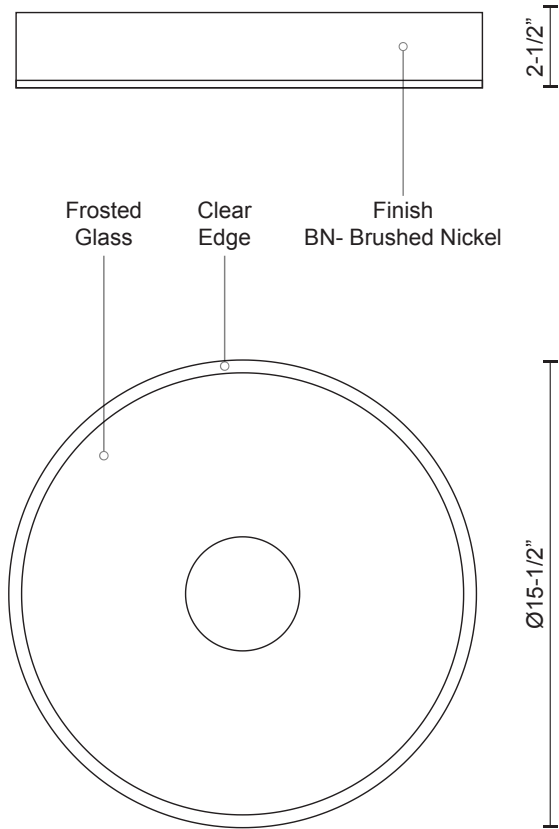

**PARKER
FM7616-BN**
FLUSH MOUNT

PROJECT

DESCRIPTION

Clean sophisticated design with perfect aspect for any room. This LED flush mount design includes fine brushed nickel metal finish, round frosted glass with crystal clear edges around the trim of glass and equipped with our powerful 120V AC LED technology. May be mounted on the ceiling or wall locations, available in three sizes see series for more information.

SPECIFICATION DETAILS

* For custom options, consult factory for details.

Fixture Dimensions	D15-1/2" x H2-1/2"
Light Source	LED
Wattage	29W
Total Lumens	2000lm
Delivered Lumens	BN-1443lm
Voltage	120V
Color Temperature	3000K
CRI (Ra)	>90
Optional Color Temps	2700K - 5000K Available, Minimum Order Quantities Apply
LED Rated Life	50,000 hours
Dimming	100% - 10%, ELV Dimmer (Not Included)
Glass Details	Frosted Glass
Location	Dry
Warranty	5 Years