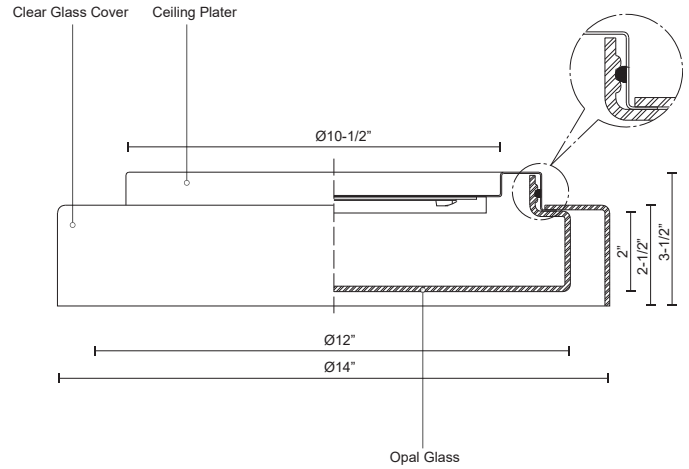

ASTON
FM48614
FLUSH MOUNT

PROJECT

DESCRIPTION

Clear round aesthetic glass. Opal glass cylindrical diffuser. Powder-coated white steel ceiling plate. Down light. Custom options available.

SPECIFICATION DETAILS

Fixture Dimensions	D14" x H3-1/2"
Light Source	AC LED Module
Wattage	26W
Total Lumens	2160lm
Delivered Lumens	CL-1050lm
Voltage	120V
Color Temperature	3000K
CRI (Ra)	90CRI
Optional Color Temps	2700K - 5000K Available, Minimum Order Quantities Apply
LED Rated Life	50,000 hours
Dimming	100% - 10%, ELV Dimmer (Not Included)
Shade Details	Clear Glass Shade
Glass Details	Opal Glass
Location	Dry
Mounting Style	All Orientation; Ceiling and Wall;
CEC Title 24 JA8	Yes, JA8-2022
Paint Finish	WH01
Finish Option(s)	Clear

* For custom options, consult factory for details.
* For warranty information, please visit www.kuzcolighting.com/warranty

KUZCO

CANADA: 19054 28TH AVENUE - SURREY, BC V3Z 6M3
USA: 3035 E. LONE MOUNTAIN ROAD - LAS VEGAS, NV 89081

WWW.KUZCOLIGHTING.COM

© 2019 KUZCO LIGHTING. ALL RIGHTS RESERVED.

COMMENT