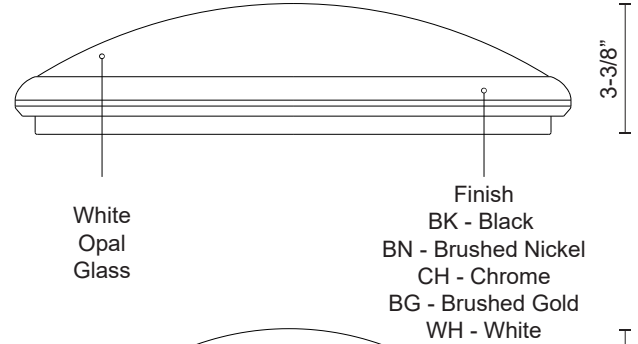

MALTA
FM1515
FLUSH MOUNT

PROJECT

FM1515-BG Brushed Gold FM1515-BN Brushed Nickel FM1515-CH Chrome FM1515-BK Black FM1515-WH White

SPECIFICATION DETAILS

Fixture Dimensions	D15" x H3-3/8"
Light Source	AC LED Module
Wattage	19W
Total Lumens	1300lm
Delivered Lumens	BN-840lm
Voltage	120V
Color Temperature	3000K
CRI (Ra)	90CRI
Optional Color Temps	2700K - 5000K Available, Minimum Order Quantities Apply
LED Rated Life	50,000 hours
Dimming	100% - 10%, ELV Dimmer (Not Included)
Glass Details	Opal Glass
Location	Dry
Mounting Style	All Orientation; Ceiling and Wall;
CEC Title 24 JA8	Yes, JA8-2022

* For custom options, consult factory for details.
* For warranty information, please visit www.kuzcolighting.com/warranty

DESCRIPTION

Single lamp LED flush mount ceiling fixture with round white opal glass. Metal details available in black, brushed nickel, chrome finish or brushed gold finish and is equipped with our powerful 120V AC LED technology