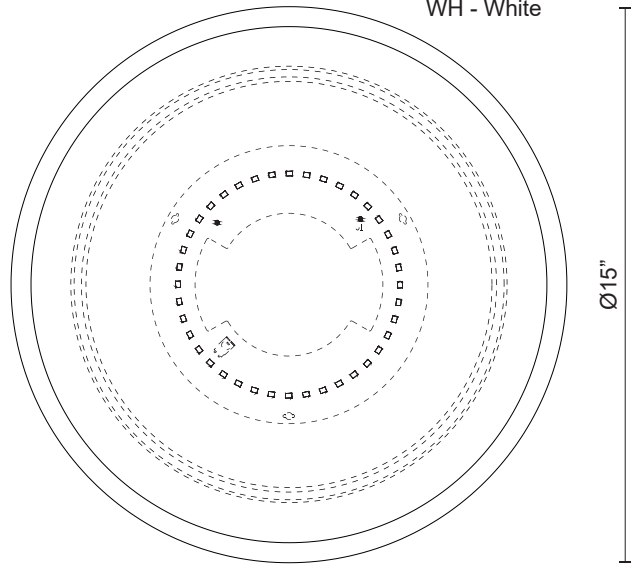

MALTA
FM1515
FLUSH MOUNT

PROJECT

FM1515-BG Brushed Gold FM1515-BN Brushed Nickel FM1515-CH Chrome FM1515-BK Black FM1515-WH White

SPECIFICATION DETAILS

Fixture Dimensions	D15" x H3-3/8"
Light Source	AC LED Module
Wattage	19W
Total Lumens	1300lm
Delivered Lumens	BN-840lm
Voltage	120V
Color Temperature	3000K
CRI (Ra)	90CRI
Optional Color Temps	2700K - 5000K Available, Minimum Order Quantities Apply
LED Rated Life	50,000 hours
Dimming	100% - 10%, ELV Dimmer (Not Included)
Glass Details	Opal Glass
Location	Dry
Mounting Style	All Orientation; Ceiling and Wall;
CEC Title 24 JA8	Yes, JA8-2022

* For custom options, consult factory for details.
* For warranty information, please visit www.kuzcolighting.com/warranty

DESCRIPTION

Single lamp LED flush mount ceiling fixture with round white opal glass. Metal details available in black, brushed nickel, chrome finish or brushed gold finish and is equipped with our powerful 120V AC LED technology