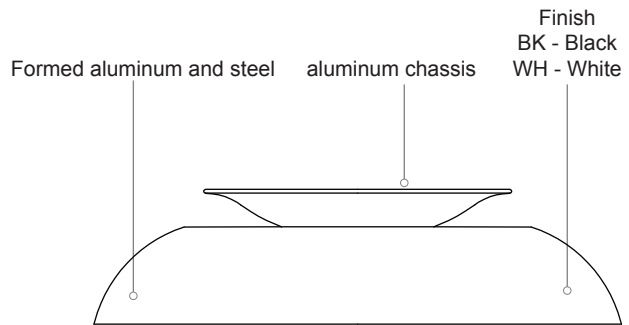

White polymeric diffuser