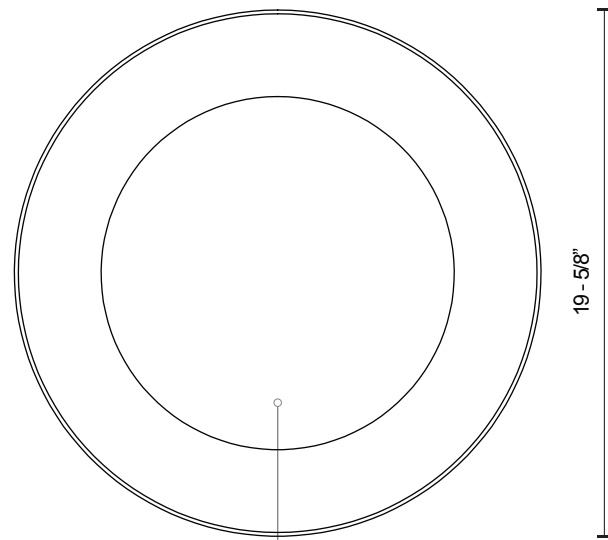

White polymeric diffuser