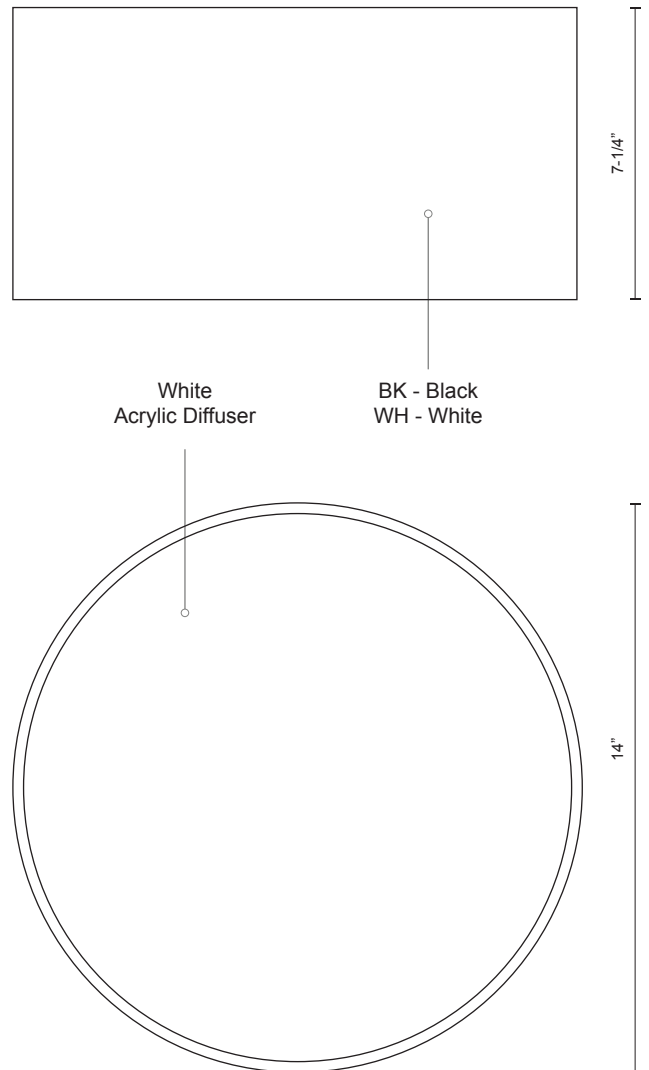

FM11414

SPECIFICATION SHEET

PROJECT		
DATE		TYPE

Sophisticated LED technology meets ceiling with minimalist design

- Gold interior with black metal details or silver interior with white metal details
- White acrylic diffuser
- Dimmable with ELV dimmer (Not included)
- 120V

Color Temp	3000K
CRI (Ra)	>80
Dimming	100% - 10%
Rated Life	50,000 hours

Voltage	Watt	LED Lumens	Delivered Lumens	Finish(es)
120V	20W	1600lm	754lm*	BK / WH

FM11414-WH