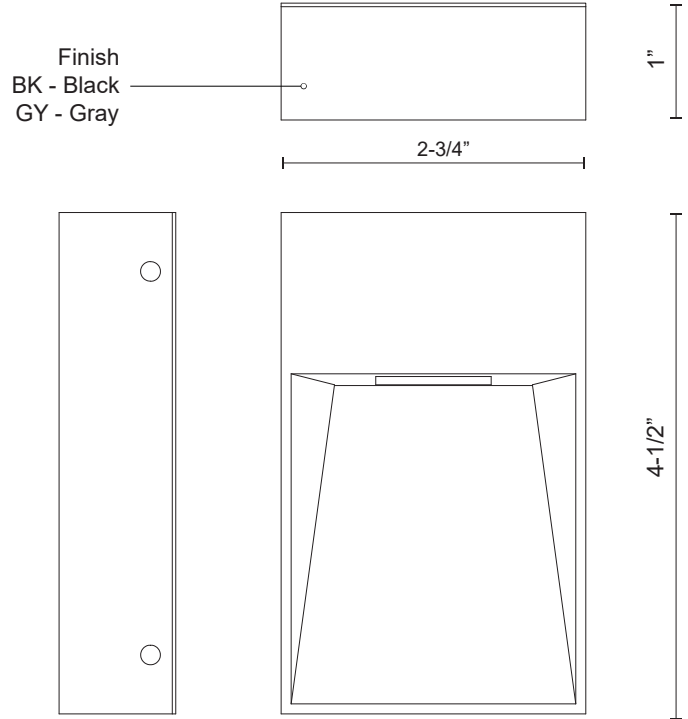

CASA EW71403

WALL

PROJECT

EW71403-BK
Black

EW71403-GY
Gray

SPECIFICATION DETAILS

Fixture Dimensions	W2-3/4" x H4-1/2" x E1"
Light Source	AC LED Module
Wattage	9W
Total Lumens	600lm
Delivered Lumens	BK-199lm; GY-249lm;
Voltage	120V
Color Temperature	3000K
CRI (Ra)	90CRI
Optional Color Temps	2700K - 5000K Available, Minimum Order Quantities Apply
LED Rated Life	50,000 hours
Dimming	100% - 10%, ELV Dimmer (Not Included)
Glass Details	Clear Glass
ADA Compliant	Yes
Location	Wet
Paint Finish	BK02; GY01;

* For custom options, consult factory for details.

* For warranty information, please visit www.kuzcolighting.com/warranty

DESCRIPTION

This family of exterior wall-mounted fixtures is available in a variety of geometric forms: circle, square, and two different rectilinear configurations. Light is directed downward from a recess, and the incline allows the glow to radiate gradually. Vanishingly thin and ideal for egress, courtesy, and grace lighting.