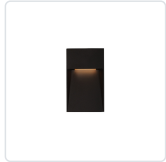

CASA EW71403

WALL

PROJECT

EW71403-BK
Black

EW71403-GY
Gray

SPECIFICATION DETAILS

Fixture Dimensions	W2-3/4" x H4-1/2" x E1"
Light Source	AC LED Module
Wattage	9W
Total Lumens	600lm
Delivered Lumens	BK-199lm; GY-249lm;
Voltage	120V
Color Temperature	3000K
CRI (Ra)	90CRI
Optional Color Temps	2700K - 5000K Available, Minimum Order Quantities Apply
LED Rated Life	50,000 hours
Dimming	100% - 10%, ELV Dimmer (Not Included)
Glass Details	Clear Glass
ADA Compliant	Yes
Location	Wet
Paint Finish	BK02; GY01;

* For custom options, consult factory for details.

* For warranty information, please visit www.kuzcolighting.com/warranty

DESCRIPTION

This family of exterior wall-mounted fixtures is available in a variety of geometric forms: circle, square, and two different rectilinear configurations. Light is directed downward from a recess, and the incline allows the glow to radiate gradually. Vanishingly thin and ideal for egress, courtesy, and grace lighting.