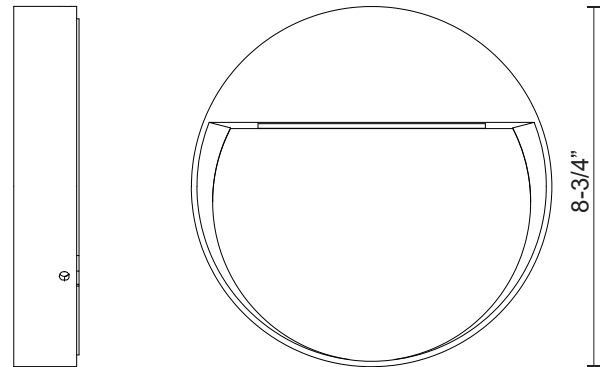

MESA EW71209

WALL

PROJECT

SPECIFICATION DETAILS

Fixture Dimensions	D8-3/4" x E1"
Light Source	AC LED Module
Wattage	21W
Total Lumens	1600lm
Delivered Lumens	BK-633lm; GY-791lm;
Voltage	120V
Color Temperature	3000K
CRI (Ra)	90CRI
Optional Color Temps	2700K - 5000K Available, Minimum Order Quantities Apply
LED Rated Life	50,000 hours
Dimming	100% - 10%, ELV Dimmer (Not Included)
Glass Details	Clear Glass
ADA Compliant	Yes
Location	Wet
Paint Finish	BK02; GY01;

* For custom options, consult factory for details.

* For warranty information, please visit www.kuzcolighting.com/warranty

DESCRIPTION

This family of exterior wall-mounted fixtures is available in a variety of geometric forms: circle, square, and two different rectilinear configurations. Light is directed downward from a recess, and the incline allows the glow to radiate gradually. Vanishingly thin and ideal for egress, courtesy, and grace lighting.

Metal Finish
BK - Black
GY - Gray

KUZCO

CANADA: 19054 28TH AVENUE - SURREY, BC V3Z 6M3
USA: 3035 E. LONE MOUNTAIN ROAD - LAS VEGAS, NV 89081

WWW.KUZCOLIGHTING.COM

© 2018 KUZCO LIGHTING. ALL RIGHTS RESERVED.

COMMENT