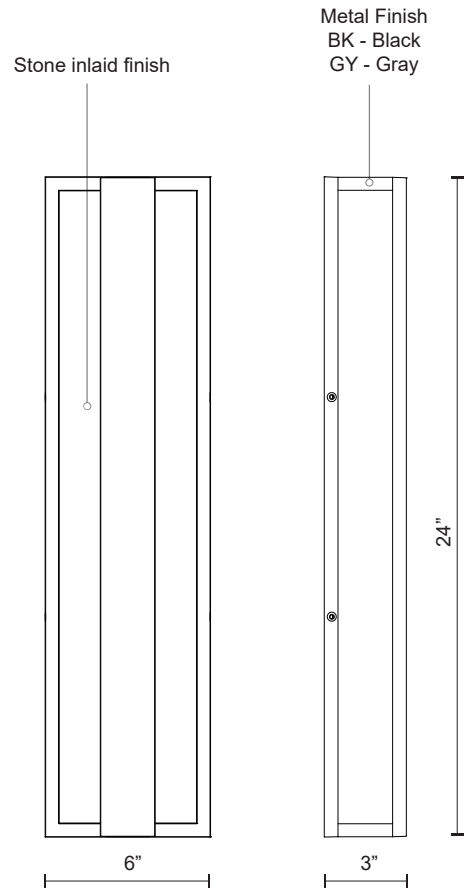

## SPECIFICATION DETAILS

<b>Fixture Dimensions</b>	W6" x H24" x E3"
<b>Light Source</b>	AC LED Module
<b>Wattage</b>	31W
<b>Total Lumens</b>	2400lm
<b>Delivered Lumens</b>	BK-494lm; GY-539lm;
<b>Voltage</b>	120V
<b>Color Temperature</b>	3000K
<b>CRI (Ra)</b>	90CRI
<b>Optional Color Temps</b>	2700K - 5000K Available, Minimum Order Quantities Apply
<b>LED Rated Life</b>	50,000 hours
<b>Dimming</b>	100% - 10%, ELV Dimmer (Not Included)
<b>Diffuser Details</b>	Frosted PC Diffuser
<b>ADA Compliant</b>	Yes
<b>Location</b>	Wet
<b>Compliance</b>	ADA
<b>Illumination Direction</b>	Backlit
<b>Mounting Style</b>	All Orientation; Wall;

## DESCRIPTION

Stone elements and metal join together, resulting in masculine elegance. This exterior wall light consists of a 24 inch long metal rectangle with a stone inlay that is flush against the mounting plane, then another slim metal rectangle is suspended just atop of it. LED glow flows from the concealed inner surface. Caspian is suitable for exterior use. Chose from black or gray metal finishes.