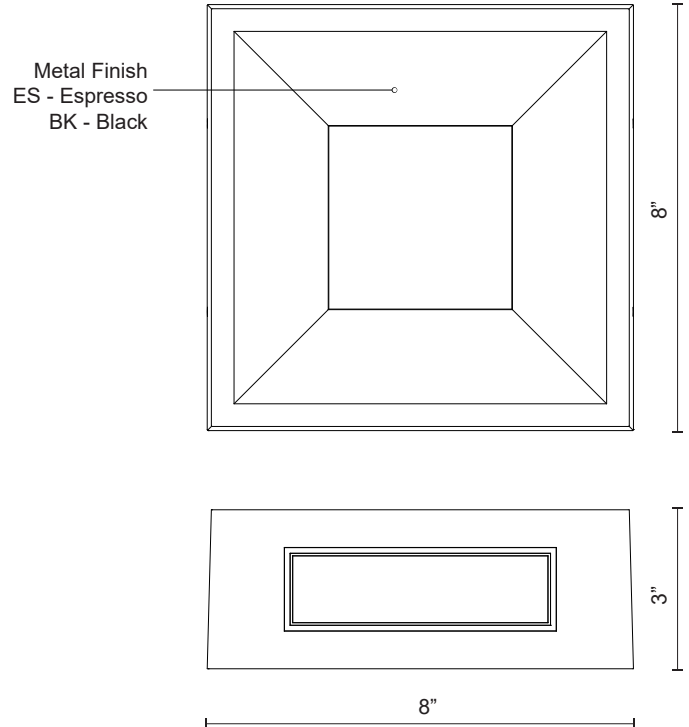

## SPECIFICATION DETAILS

<b>Fixture Dimensions</b>	W8" x H8" x E3"
<b>Light Source</b>	AC LED Module
<b>Wattage</b>	10W
<b>Total Lumens</b>	600lm
<b>Delivered Lumens</b>	242lm*
<b>Voltage</b>	120V
<b>Color Temperature</b>	3000K
<b>CRI (Ra)</b>	90CRI
<b>Optional Color Temps</b>	2700K - 5000K Available, Minimum Order Quantities Apply
<b>LED Rated Life</b>	50,000 hours
<b>Dimming</b>	100% - 10%, ELV Dimmer (Not Included)
<b>Glass Details</b>	Glass Diffuser
<b>ADA Compliant</b>	Yes
<b>Location</b>	Wet
<b>Compliance</b>	ADA
<b>Illumination Direction</b>	Front and Downlight
<b>Mounting Style</b>	All Orientation; Wall;

## DESCRIPTION

A die-cast aluminum square with 8 inch sides glows from the middle with concealed LEDs. Powder coat finish in espresso. A perfect indoor or exterior lighting accent creating a small pool of light.